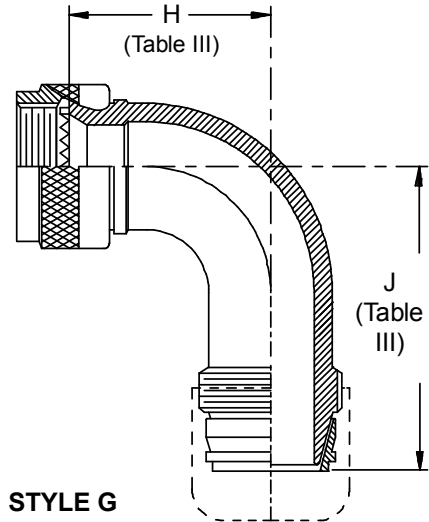

**CONNECTOR
 DESIGNATORS
 A-F-H-L-S
 SELF-LOCKING
 ROTATABLE
 COUPLING**

**TYPE C OVERALL
 SHIELD TERMINATION**

**STYLE 2
 (STRAIGHT
 See Note 1)**

**STYLE 2
 (45° & 90°
 See Note 1)**

**STYLE L
 Light Duty
 (Table IV)**

**STYLE G
 Light Duty
 (Table V)**