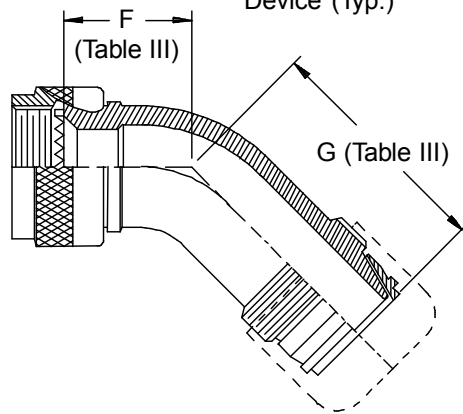

**CONNECTOR
 DESIGNATORS
 A-F-H-L-S
 SELF-LOCKING
 ROTATABLE
 COUPLING**

**TYPE C OVERALL
 SHIELD TERMINATION**

**STYLE 2
 (STRAIGHT
 See Note 1)**

**STYLE 2
 (45° & 90°
 See Note 1)**

**STYLE L
 Light Duty
 (Table IV)**

**STYLE G
 Light Duty
 (Table V)**