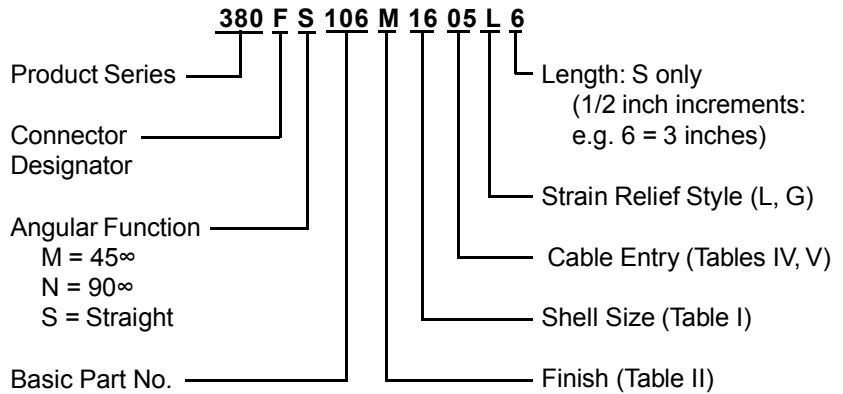

**CONNECTOR
 DESIGNATORS
 A-F-H-L-S
 SELF-LOCKING
 ROTATABLE
 COUPLING**

**TYPE C OVERALL
 SHIELD TERMINATION**

**STYLE 2
 (STRAIGHT
 See Note 1)**

**STYLE 2
 (45° & 90°
 See Note 1)**

**STYLE L
 Light Duty
 (Table IV)**

**STYLE G
 Light Duty
 (Table V)**