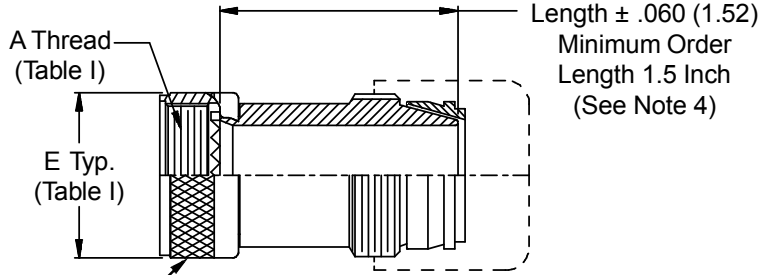

**CONNECTOR
 DESIGNATORS
 A-F-H-L-S
 SELF-LOCKING
 ROTATABLE
 COUPLING**

**TYPE C OVERALL
 SHIELD TERMINATION**

**STYLE 2
 (STRAIGHT
 See Note 1)**

**STYLE 2
 (45° & 90°
 See Note 1)**

**STYLE L
 Light Duty
 (Table IV)**

**STYLE G
 Light Duty
 (Table V)**