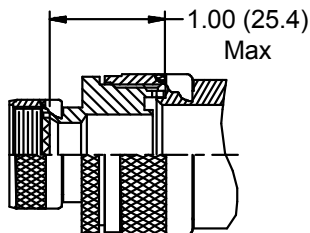

**CONNECTOR
 DESIGNATORS
 A-F-H-L-S
 SELF-LOCKING
 ROTATABLE
 COUPLING**

**TYPE C OVERALL
 SHIELD TERMINATION**

**STYLE 2
 (STRAIGHT
 See Note 1)**

**STYLE 2
 (45° & 90°
 See Note 1)**

**STYLE L
 Light Duty
 (Table IV)**

**STYLE G
 Light Duty
 (Table V)**