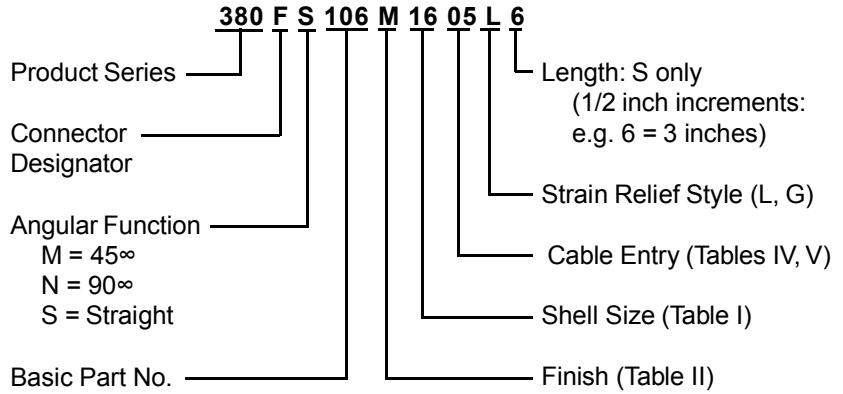

**CONNECTOR
 DESIGNATORS
 A-F-H-L-S
 SELF-LOCKING
 ROTATABLE
 COUPLING**

**TYPE C OVERALL
 SHIELD TERMINATION**

**STYLE 2
 (STRAIGHT
 See Note 1)**

**STYLE L
 Light Duty
 (Table IV)**

**STYLE G
 Light Duty
 (Table V)**