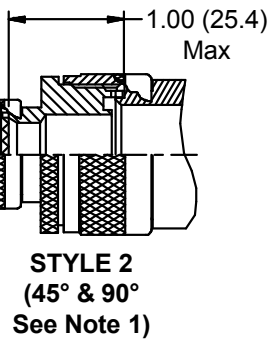

**CONNECTOR
 DESIGNATORS
 A-F-H-L-S
 SELF-LOCKING
 ROTATABLE
 COUPLING**

**TYPE C OVERALL
 SHIELD TERMINATION**

**STYLE 2
 (STRAIGHT
 See Note 1)**

**STYLE L
 Light Duty
 (Table IV)**

**STYLE G
 Light Duty
 (Table V)**