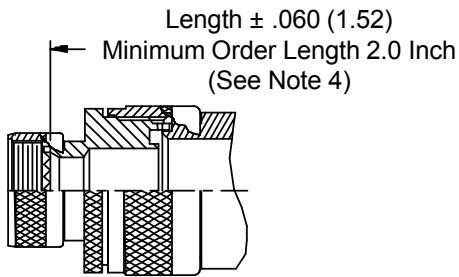

**CONNECTOR
 DESIGNATORS
 A-F-H-L-S
 SELF-LOCKING
 ROTATABLE
 COUPLING**

**TYPE C OVERALL
 SHIELD TERMINATION**

**STYLE 2
 (STRAIGHT
 See Note 1)**

**STYLE L
 Light Duty
 (Table IV)**

**STYLE G
 Light Duty
 (Table V)**