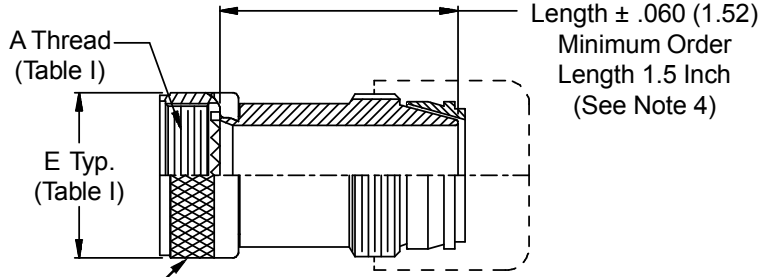

**CONNECTOR
 DESIGNATORS
 A-F-H-L-S
 SELF-LOCKING
 ROTATABLE
 COUPLING**

**TYPE C OVERALL
 SHIELD TERMINATION**

**STYLE 2
 (STRAIGHT
 See Note 1)**

**STYLE L
 Light Duty
 (Table IV)**

**STYLE G
 Light Duty
 (Table V)**