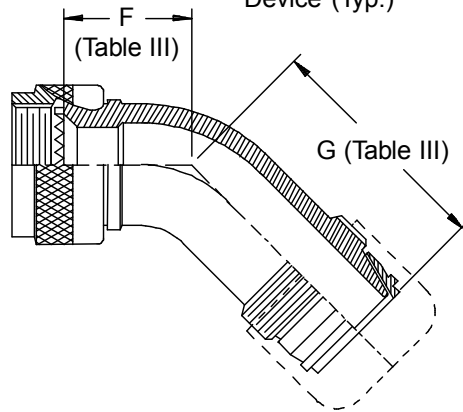

**CONNECTOR
 DESIGNATORS
 A-F-H-L-S
 SELF-LOCKING
 ROTATABLE
 COUPLING**

**TYPE C OVERALL
 SHIELD TERMINATION**

**STYLE 2
 (STRAIGHT
 See Note 1)**

**STYLE L
 Light Duty
 (Table IV)**

**STYLE G
 Light Duty
 (Table V)**