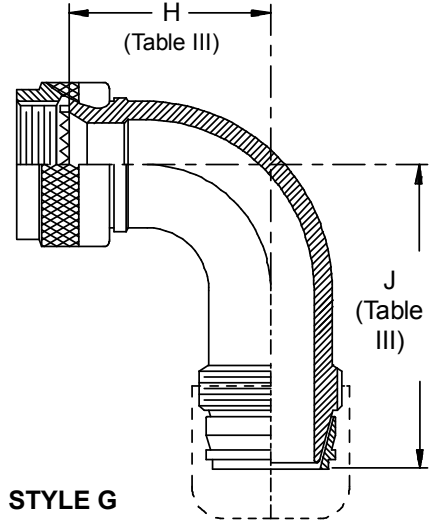

**CONNECTOR
 DESIGNATORS
 A-F-H-L-S
 SELF-LOCKING
 ROTATABLE
 COUPLING**

**TYPE C OVERALL
 SHIELD TERMINATION**

**STYLE 2
 (STRAIGHT
 See Note 1)**

**STYLE L
 Light Duty
 (Table IV)**

**STYLE G
 Light Duty
 (Table V)**