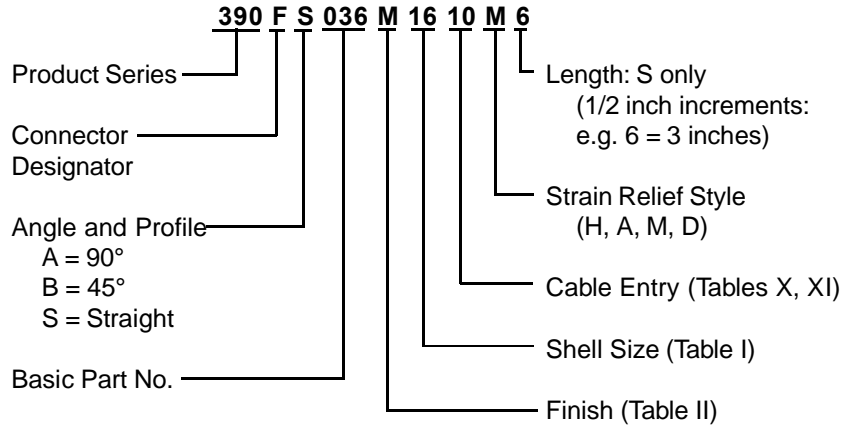

**CONNECTOR  
 DESIGNATORS  
 A-F-H-L-S  
 ROTATABLE  
 COUPLING**

**TYPE G INDIVIDUAL  
 AND/OR OVERALL  
 SHIELD TERMINATION**

**STYLE 2**  
 (45° & 90°  
 See Note 1)

**STYLE H**  
 Heavy Duty  
 (Table X)

**STYLE A**  
 Medium Duty  
 (Table XI)

**STYLE M**  
 Medium Duty  
 (Table XI)

**STYLE D**  
 Medium Duty  
 (Table XI)