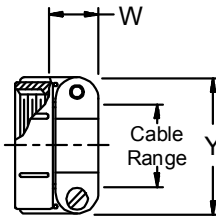

**CONNECTOR
 DESIGNATORS
 A-F-H-L-S
 ROTATABLE
 COUPLING**

**TYPE G INDIVIDUAL
 AND/OR OVERALL
 SHIELD TERMINATION**

STYLE 2
 (45° & 90°
 See Note 1)

STYLE H
 Heavy Duty
 (Table X)

STYLE A
 Medium Duty
 (Table XI)