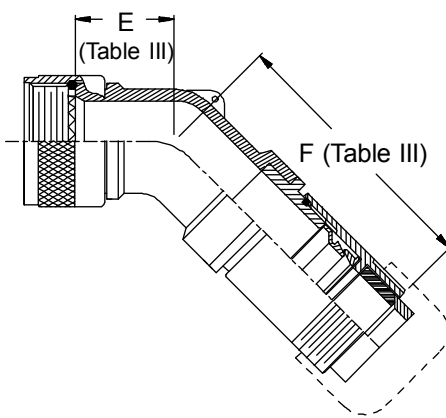

**CONNECTOR
 DESIGNATORS
 A-F-H-L-S
 ROTATABLE
 COUPLING**

**TYPE G INDIVIDUAL
 AND/OR OVERALL
 SHIELD TERMINATION**

STYLE 2
 (45° & 90°
 See Note 1)

STYLE H
 Heavy Duty
 (Table X)

STYLE A
 Medium Duty
 (Table XI)

STYLE M
 Medium Duty
 (Table XI)

STYLE D
 Medium Duty
 (Table XI)