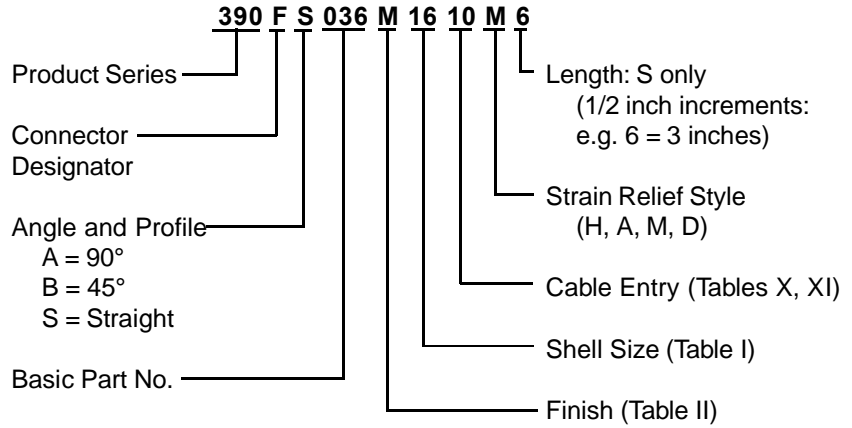

**CONNECTOR
 DESIGNATORS
 A-F-H-L-S
 ROTATABLE
 COUPLING**

**TYPE G INDIVIDUAL
 AND/OR OVERALL
 SHIELD TERMINATION**

STYLE 2
 (45° & 90°
 See Note 1)

STYLE H
 Heavy Duty
 (Table X)

STYLE A
 Medium Duty
 (Table XI)

STYLE M
 Medium Duty
 (Table XI)

STYLE D
 Medium Duty
 (Table XI)