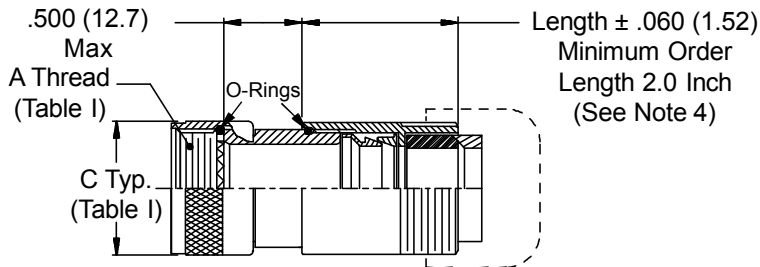

**CONNECTOR
 DESIGNATORS
 A-F-H-L-S
 ROTATABLE
 COUPLING**

**TYPE G INDIVIDUAL
 AND/OR OVERALL
 SHIELD TERMINATION**

STYLE 2
 (45° & 90°
 See Note 1)

STYLE H
 Heavy Duty
 (Table X)

STYLE A
 Medium Duty
 (Table XI)

STYLE M
 Medium Duty
 (Table XI)

STYLE D
 Medium Duty
 (Table XI)