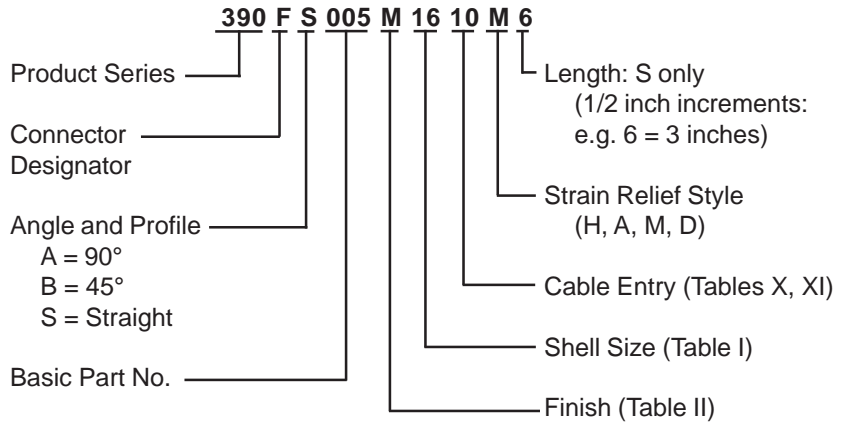

**CONNECTOR
 DESIGNATORS
 A-F-H-L-S
 ROTATABLE
 COUPLING**

**TYPE B INDIVIDUAL
 AND/OR OVERALL
 SHIELD TERMINATION**

**STYLE 2
 (STRAIGHT
 See Note 1)**

**STYLE 2
 (45° & 90°
 See Note 1)**

**STYLE H
 Heavy Duty
 (Table X)**

**STYLE A
 Medium Duty
 (Table XI)**

**STYLE M
 Medium Duty
 (Table XI)**

**STYLE D
 Medium Duty
 (Table XI)**