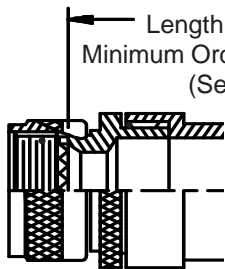

**CONNECTOR
 DESIGNATORS
 A-F-H-L-S
 ROTATABLE
 COUPLING**

**TYPE B INDIVIDUAL
 AND/OR OVERALL
 SHIELD TERMINATION**

**STYLE 2
 (STRAIGHT
 See Note 1)**

**STYLE 2
 (45° & 90°
 See Note 1)**

**STYLE H
 Heavy Duty
 (Table X)**

**STYLE A
 Medium Duty
 (Table XI)**

**STYLE M
 Medium Duty
 (Table XI)**

**STYLE D
 Medium Duty
 (Table XI)**