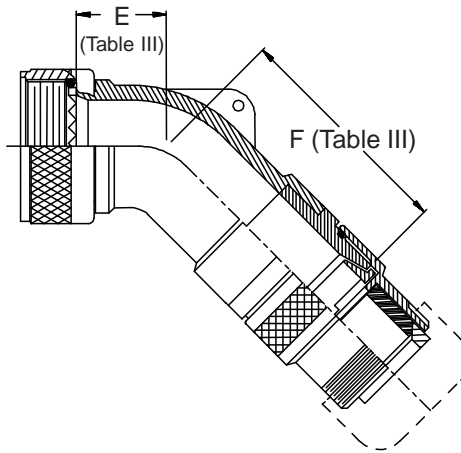

**CONNECTOR
 DESIGNATORS
 A-F-H-L-S
 ROTATABLE
 COUPLING**

**TYPE B INDIVIDUAL
 AND/OR OVERALL
 SHIELD TERMINATION**

**STYLE 2
 (STRAIGHT
 See Note 1)**

**STYLE 2
 (45° & 90°
 See Note 1)**

**STYLE H
 Heavy Duty
 (Table X)**

**STYLE A
 Medium Duty
 (Table XI)**

**STYLE M
 Medium Duty
 (Table XI)**

**STYLE D
 Medium Duty
 (Table XI)**