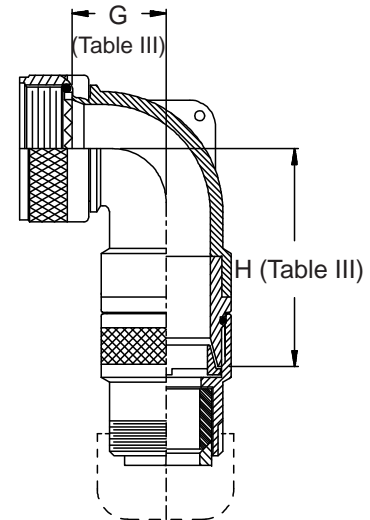

**CONNECTOR
 DESIGNATORS
 A-F-H-L-S
 ROTATABLE
 COUPLING**

**TYPE B INDIVIDUAL
 AND/OR OVERALL
 SHIELD TERMINATION**

**STYLE 2
 (STRAIGHT
 See Note 1)**

**STYLE 2
 (45° & 90°
 See Note 1)**

**STYLE H
 Heavy Duty
 (Table X)**

**STYLE A
 Medium Duty
 (Table XI)**

**STYLE M
 Medium Duty
 (Table XI)**

**STYLE D
 Medium Duty
 (Table XI)**