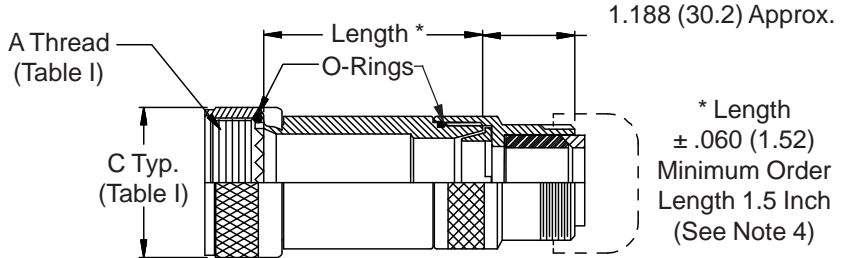

**CONNECTOR
 DESIGNATORS
 A-F-H-L-S
 ROTATABLE
 COUPLING**

**TYPE B INDIVIDUAL
 AND/OR OVERALL
 SHIELD TERMINATION**

**STYLE 2
 (STRAIGHT
 See Note 1)**

**STYLE 2
 (45° & 90°
 See Note 1)**

**STYLE H
 Heavy Duty
 (Table X)**

**STYLE A
 Medium Duty
 (Table XI)**

**STYLE M
 Medium Duty
 (Table XI)**

**STYLE D
 Medium Duty
 (Table XI)**