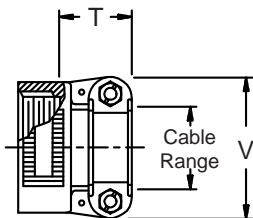

**CONNECTOR
 DESIGNATORS
 A-F-H-L-S
 ROTATABLE
 COUPLING**

**TYPE B INDIVIDUAL
 AND/OR OVERALL
 SHIELD TERMINATION**

**STYLE 2
 (STRAIGHT
 See Note 1)**

**STYLE 2
 (45° & 90°
 See Note 1)**

**STYLE H
 Heavy Duty
 (Table X)**