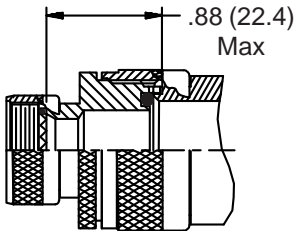

**CONNECTOR
 DESIGNATORS
 A-F-H-L-S
 ROTATABLE
 COUPLING**

**TYPE B INDIVIDUAL
 AND/OR OVERALL
 SHIELD TERMINATION**

**STYLE 2
 (STRAIGHT
 See Note 1)**

**STYLE 2
 (45° & 90°
 See Note 1)**

**STYLE H
 Heavy Duty
 (Table X)**

**STYLE A
 Medium Duty
 (Table XI)**

**STYLE M
 Medium Duty
 (Table XI)**

**STYLE D
 Medium Duty
 (Table XI)**