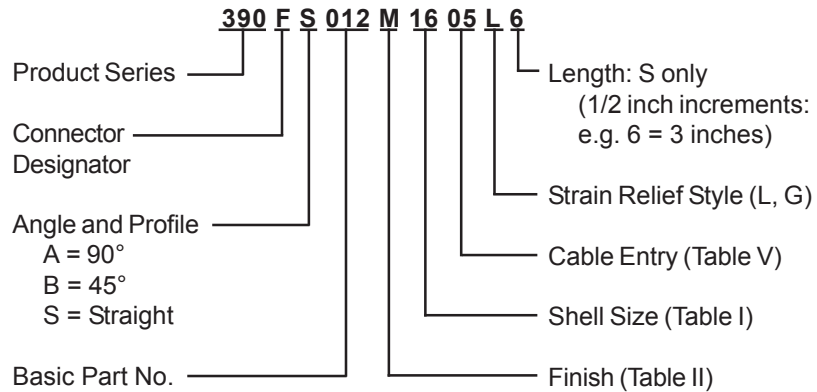

**CONNECTOR
 DESIGNATORS**
A-B*-C-D-E-F
G-H-J-K-L-S

* Conn. Desig. B See Note 5
DIRECT COUPLING

**TYPE C OVERALL
 SHIELD TERMINATION**

Length ± .060 (1.52)
 Min. Order Length 2.0 Inch
 (See Note 4)

**STYLE 2
 (STRAIGHT
 See Note 1)**

* Length
 ± .060 (1.52)
 Min. Order
 Length 1.5 Inch
 (See Note 4)

**STYLE L
 Light Duty
 (Table V)**

**STYLE G
 Light Duty
 (Table V)**