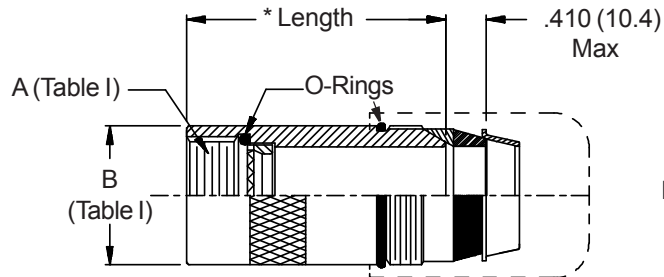

**CONNECTOR
 DESIGNATORS**
A-B*-C-D-E-F
G-H-J-K-L-S

* Conn. Desig. B See Note 5
DIRECT COUPLING

**TYPE C OVERALL
 SHIELD TERMINATION**

Length ± .060 (1.52)
 Min. Order Length 2.0 Inch
 (See Note 4)

**STYLE 2
 (STRAIGHT
 See Note 1)**

* Length
 ± .060 (1.52)
 Min. Order
 Length 1.5 Inch
 (See Note 4)

**STYLE L
 Light Duty
 (Table V)**

**STYLE G
 Light Duty
 (Table V)**