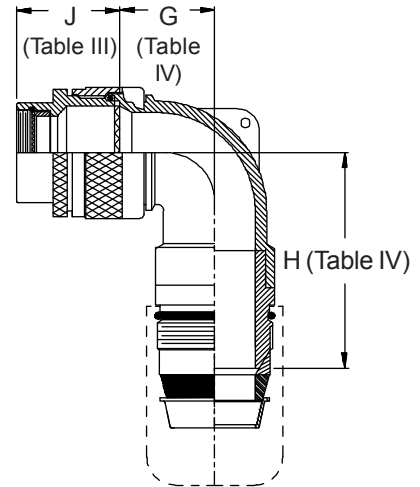

**CONNECTOR
 DESIGNATORS**
A-B*-C-D-E-F
G-H-J-K-L-S

* Conn. Desig. B See Note 5
DIRECT COUPLING

**TYPE C OVERALL
 SHIELD TERMINATION**

Length ± .060 (1.52)
 Min. Order Length 2.0 Inch
 (See Note 4)

**STYLE 2
 (STRAIGHT
 See Note 1)**

* Length
 ± .060 (1.52)
 Min. Order
 Length 1.5 Inch
 (See Note 4)

**STYLE L
 Light Duty
 (Table V)**

**STYLE G
 Light Duty
 (Table V)**