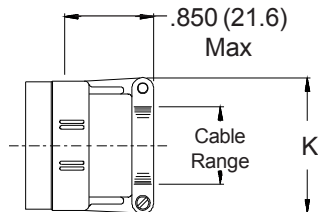

**CONNECTOR
 DESIGNATORS**
A-B*-C-D-E-F
G-H-J-K-L-S

* Conn. Desig. B See Note 5
DIRECT COUPLING

**TYPE C OVERALL
 SHIELD TERMINATION**

Length ± .060 (1.52)
 Min. Order Length 2.0 Inch
 (See Note 4)

**STYLE 2
 (STRAIGHT
 See Note 1)**

* Length
 ± .060 (1.52)
 Min. Order
 Length 1.5 Inch
 (See Note 4)

**STYLE L
 Light Duty
 (Table V)**

**STYLE G
 Light Duty
 (Table V)**