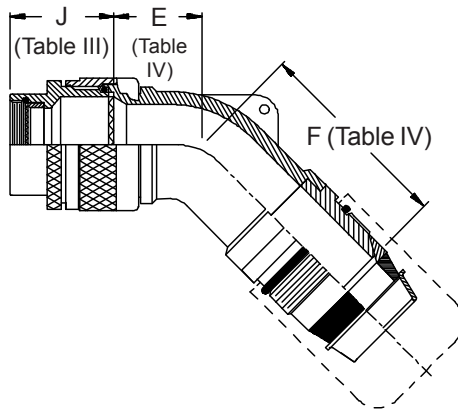

**CONNECTOR
 DESIGNATORS**
A-B*-C-D-E-F
G-H-J-K-L-S

* Conn. Desig. B See Note 5
DIRECT COUPLING

**TYPE C OVERALL
 SHIELD TERMINATION**

Length ± .060 (1.52)
 Min. Order Length 2.0 Inch
 (See Note 4)

**STYLE 2
 (STRAIGHT
 See Note 1)**

* Length
 ± .060 (1.52)
 Min. Order
 Length 1.5 Inch
 (See Note 4)

**STYLE L
 Light Duty
 (Table V)**

**STYLE G
 Light Duty
 (Table V)**