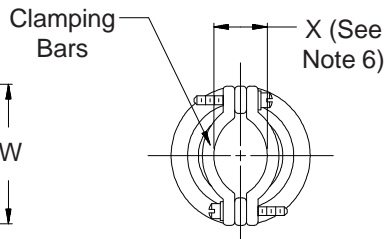

**CONNECTOR
 DESIGNATORS
 A-F-H-L-S
 ROTATABLE
 COUPLING**

**TYPE A OVERALL
 SHIELD TERMINATION**

**STYLE 2
 (STRAIGHT
 See Note 1)**

**STYLE 2
 (45° & 90°
 See Note 1)**

**STYLE C
 Medium Duty
 (Table X)**

**STYLE E
 Medium Duty
 (Table XI)**