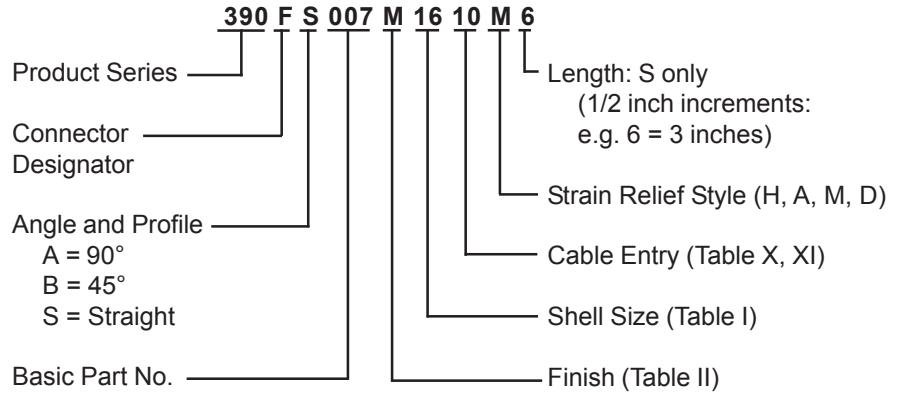

**CONNECTOR
 DESIGNATORS
 A-F-H-L-S
 ROTATABLE
 COUPLING**

**TYPE C OVERALL
 SHIELD TERMINATION**

**STYLE 2
 (STRAIGHT
 See Note 1)**

**STYLE 2
 (45° & 90°
 See Note 1)**

**STYLE H
 Heavy Duty
 (Table X)**

**STYLE A
 Medium Duty
 (Table XI)**

**STYLE M
 Medium Duty
 (Table XI)**

**STYLE D
 Medium Duty
 (Table XI)**