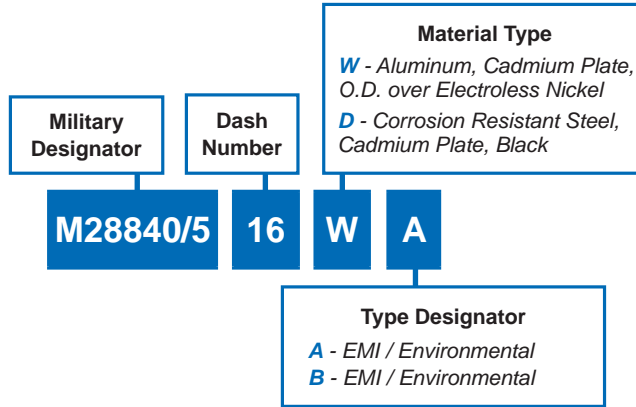

M28840/5 Backshell for Metal Core Conduit

D

STYLE A - EMI/Non-Environmental
(Plain Conduit)

STYLE B - EMI/Environmental
(Jacket Conduit)

Dimensions in inches (millimeters) and are subject to change without notice.