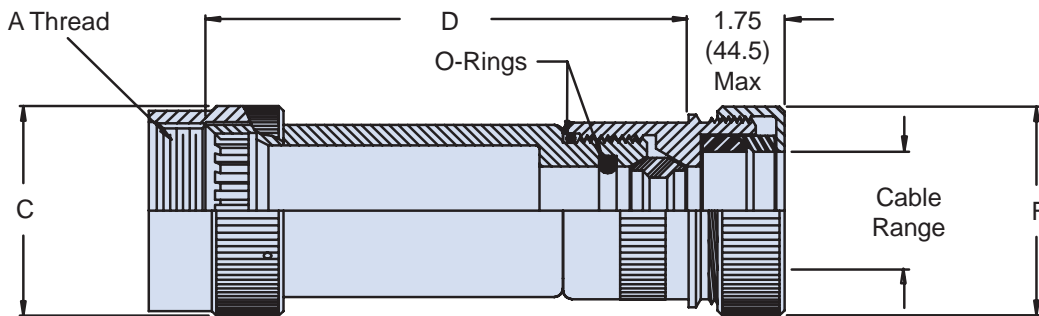

M28840/5 Backshell for Metal Core Conduit

D

STYLE A - EMI/Non-Environmental
(Plain Conduit)

STYLE B - EMI/Environmental
(Jacket Conduit)

Dimensions in inches (millimeters) and are subject to change without notice.