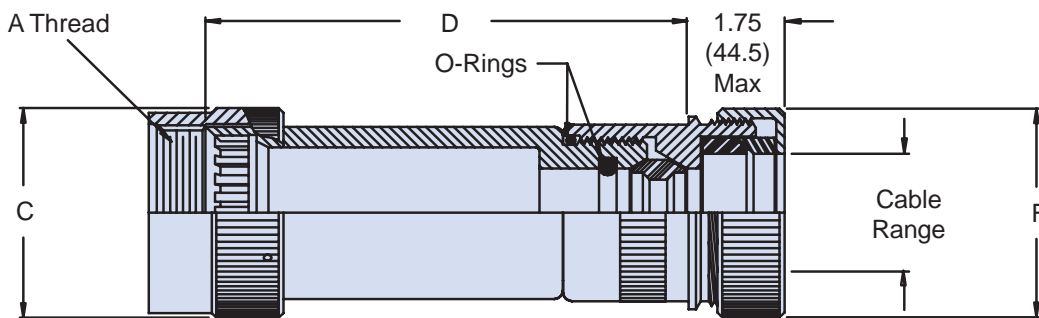

# M28840/5 Backshell for Metal Core Conduit

D

STYLE A - EMI/Non-Environmental  
(Plain Conduit)

STYLE B - EMI/Environmental  
(Jacket Conduit)

Dimensions in inches (millimeters) and are subject to change without notice.