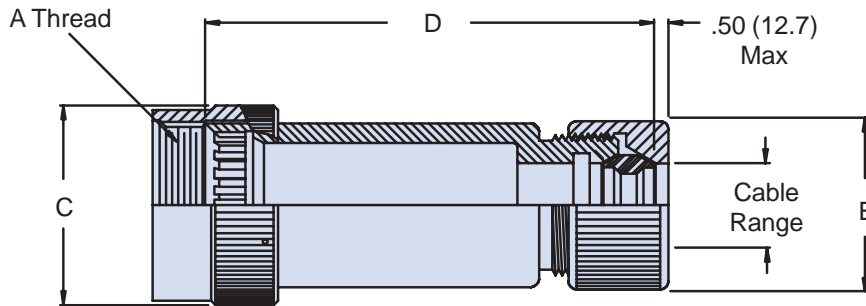

# M28840/5 Backshell for Metal Core Conduit

D

STYLE A - EMI/Non-Environmental  
(Plain Conduit)

STYLE B - EMI/Environmental  
(Jacket Conduit)

Dimensions in inches (millimeters) and are subject to change without notice.