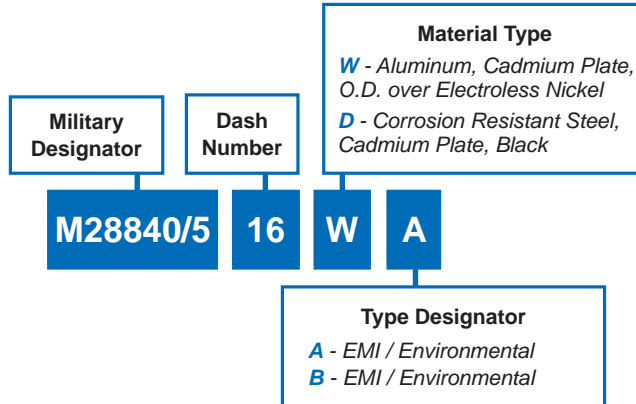

# M28840/5 Backshell for Metal Core Conduit

D

STYLE A - EMI/Non-Environmental  
(Plain Conduit)

STYLE B - EMI/Environmental  
(Jacket Conduit)

Dimensions in inches (millimeters) and are subject to change without notice.