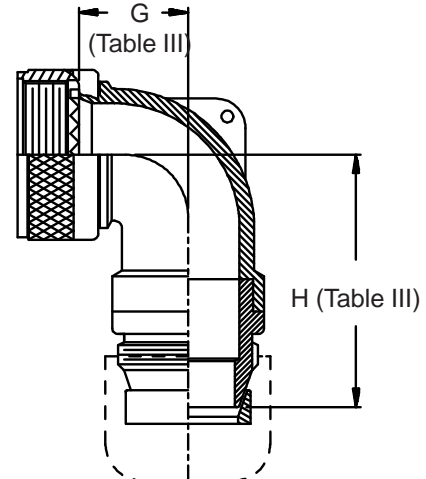

**CONNECTOR  
 DESIGNATORS  
 A-F-H-L-S  
 ROTATABLE  
 COUPLING**

**TYPE C OVERALL  
 SHIELD TERMINATION**

**STYLE 2  
 (STRAIGHT  
 See Note 1)**

**STYLE 2  
 (45° & 90°  
 See Note 1)**

**STYLE M  
 Medium Duty - Dash No. 01-04  
 (Table X)**

**STYLE M  
 Medium Duty - Dash No. 10-28  
 (Table X)**

**STYLE D  
 Medium Duty  
 (Table X)**