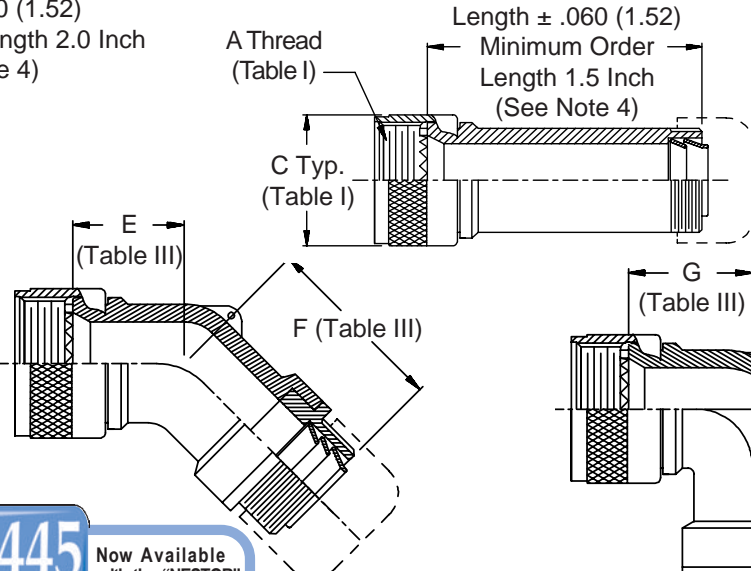

380-018
EMI/RFI Non-Environmental Backshell
with Strain Relief
Type E - Rotatable Coupling - Low Profile

**CONNECTOR
 DESIGNATORS
 A-F-H-L-S**

**ROTATABLE
 COUPLING**

**TYPE E INDIVIDUAL
 AND/OR OVERALL
 SHIELD TERMINATION**

**STYLE 2
 (STRAIGHT
 See Note 1)**

**STYLE 2
 (45° & 90°
 See Note 1)**

-445 Now Available with the "NESTOR"
 Glenair's Non-Detent, Spring-Loaded, Self-Locking Coupling. Add "-445" to Specify This AS85049 Style "N" Coupling Interface.