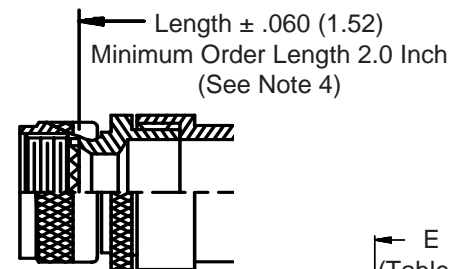

380-018
EMI/RFI Non-Environmental Backshell
with Strain Relief
Type E - Rotatable Coupling - Low Profile

**CONNECTOR
 DESIGNATORS
 A-F-H-L-S**

**ROTATABLE
 COUPLING**

**TYPE E INDIVIDUAL
 AND/OR OVERALL
 SHIELD TERMINATION**

**STYLE 2
 (STRAIGHT
 See Note 1)**

**STYLE 2
 (45° & 90°
 See Note 1)**

-445 Now Available with the "NESTOR"
 Glenair's Non-Detent, Spring-Loaded, Self-Locking Coupling. Add "-445" to Specify This AS85049 Style "N" Coupling Interface.