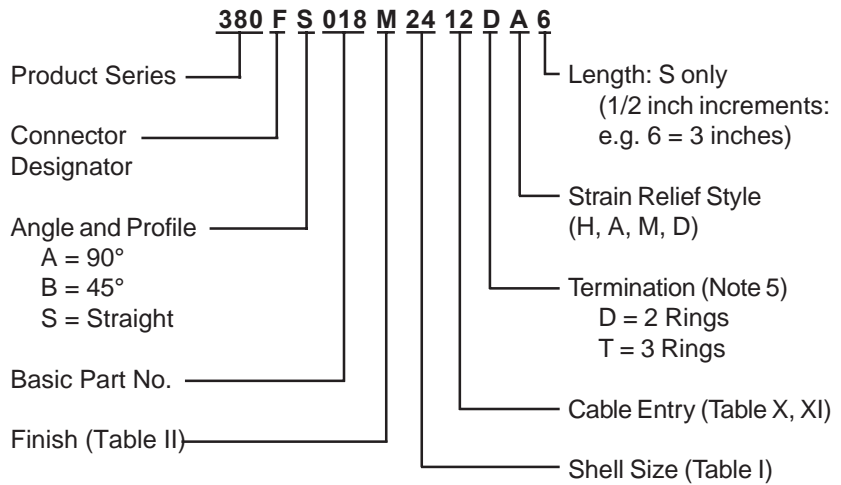

380-018
EMI/RFI Non-Environmental Backshell
with Strain Relief
Type E - Rotatable Coupling - Low Profile

**CONNECTOR
 DESIGNATORS
 A-F-H-L-S**

**ROTATABLE
 COUPLING**

**TYPE E INDIVIDUAL
 AND/OR OVERALL
 SHIELD TERMINATION**

**STYLE 2
 (STRAIGHT
 See Note 1)**

**STYLE 2
 (45° & 90°
 See Note 1)**

-445 Now Available with the "NESTOR"
 Glenair's Non-Detent, Spring-Loaded, Self-Locking Coupling. Add "-445" to Specify This AS85049 Style "N" Coupling Interface.