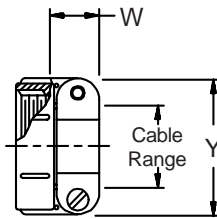

CONNECTOR DESIGNATORS
A-F-H-L-S
ROTATABLE COUPLING

TYPE F INDIVIDUAL AND/OR OVERALL SHIELD TERMINATION

STYLE 2 (STRAIGHT)
 See Note 1)

STYLE 2 (45° & 90°)
 See Note 1)

STYLE H Heavy Duty
 (Table X)

STYLE A Medium Duty
 (Table XI)