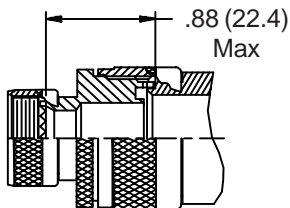

CONNECTOR DESIGNATORS
A-F-H-L-S
ROTATABLE COUPLING

TYPE F INDIVIDUAL AND/OR OVERALL SHIELD TERMINATION

STYLE 2 (STRAIGHT)
 See Note 1)

STYLE 2 (45° & 90°)
 See Note 1)

STYLE H Heavy Duty
 (Table X)

STYLE A Medium Duty
 (Table XI)

STYLE M Medium Duty
 (Table XI)

STYLE D Medium Duty
 (Table XI)