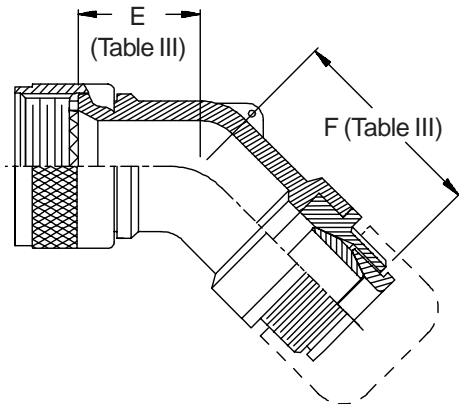

CONNECTOR DESIGNATORS
A-F-H-L-S
ROTATABLE COUPLING

TYPE F INDIVIDUAL AND/OR OVERALL SHIELD TERMINATION

STYLE 2 (STRAIGHT)
 See Note 1)

STYLE 2 (45° & 90°)
 See Note 1)

STYLE H Heavy Duty
 (Table X)

STYLE A Medium Duty
 (Table XI)

STYLE M Medium Duty
 (Table XI)

STYLE D Medium Duty
 (Table XI)