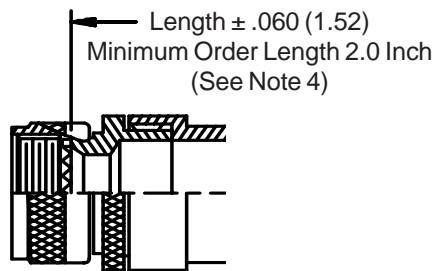

CONNECTOR DESIGNATORS
A-F-H-L-S
ROTATABLE COUPLING

TYPE F INDIVIDUAL AND/OR OVERALL SHIELD TERMINATION

STYLE 2 (STRAIGHT)
 See Note 1)

STYLE 2 (45° & 90°)
 See Note 1)

STYLE H Heavy Duty
 (Table X)

STYLE A Medium Duty
 (Table XI)

STYLE M Medium Duty
 (Table XI)

STYLE D Medium Duty
 (Table XI)