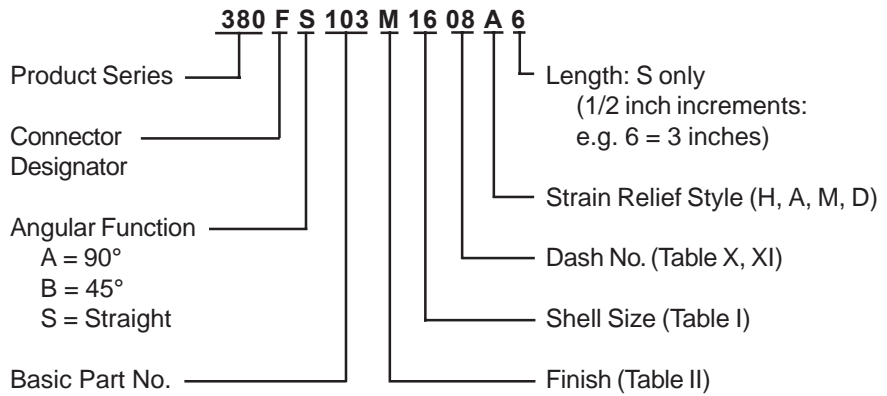

CONNECTOR DESIGNATORS
A-F-H-L-S
ROTATABLE COUPLING

TYPE F INDIVIDUAL AND/OR OVERALL SHIELD TERMINATION

STYLE 2 (STRAIGHT)
 See Note 1)

STYLE 2 (45° & 90°)
 See Note 1)

STYLE H Heavy Duty
 (Table X)

STYLE A Medium Duty
 (Table XI)

STYLE M Medium Duty
 (Table XI)

STYLE D Medium Duty
 (Table XI)