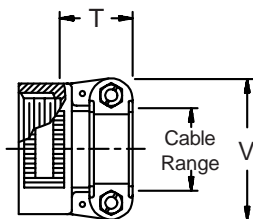

CONNECTOR DESIGNATORS
A-F-H-L-S
ROTATABLE COUPLING

TYPE F INDIVIDUAL AND/OR OVERALL SHIELD TERMINATION

STYLE 2 (STRAIGHT)
 See Note 1)

STYLE 2 (45° & 90°)
 See Note 1)

STYLE H Heavy Duty
 (Table X)

STYLE A Medium Duty
 (Table XI)