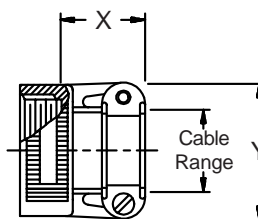

STYLE M Medium Duty
(Table XI)