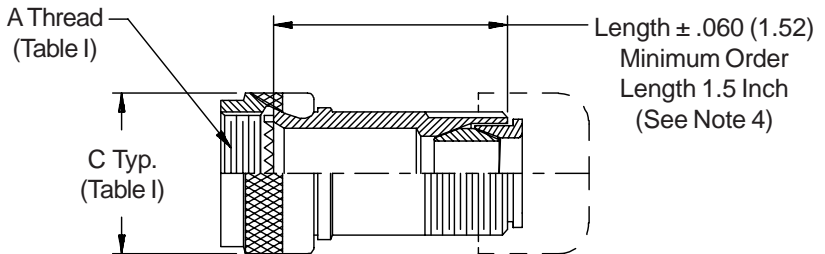

CONNECTOR DESIGNATORS
A-F-H-L-S
ROTATABLE COUPLING

TYPE F INDIVIDUAL AND/OR OVERALL SHIELD TERMINATION

STYLE 2 (STRAIGHT)
 See Note 1)

STYLE 2 (45° & 90°)
 See Note 1)

STYLE H Heavy Duty
 (Table X)

STYLE A Medium Duty
 (Table XI)

STYLE M Medium Duty
 (Table XI)

STYLE D Medium Duty
 (Table XI)