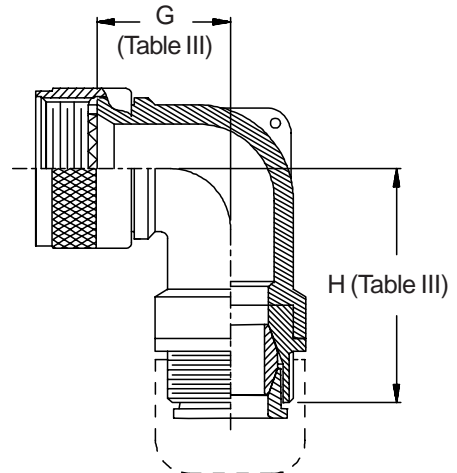

CONNECTOR DESIGNATORS
A-F-H-L-S
ROTATABLE COUPLING

TYPE F INDIVIDUAL AND/OR OVERALL SHIELD TERMINATION

STYLE 2 (STRAIGHT)
 See Note 1)

STYLE 2 (45° & 90°)
 See Note 1)

STYLE H Heavy Duty
 (Table X)

STYLE A Medium Duty
 (Table XI)

STYLE M Medium Duty
 (Table XI)

STYLE D Medium Duty
 (Table XI)