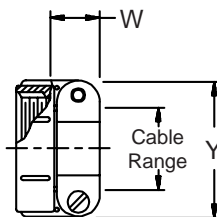

**CONNECTOR DESIGNATORS**  
**A-F-H-L-S**  
**SELF-LOCKING**  
**ROTATABLE COUPLING**

**TYPE F INDIVIDUAL AND/OR OVERALL SHIELD TERMINATION**

**Ultra Low-Profile Split 90°**

**STYLE 2**  
 (See Note 1)

**STYLE A**  
 Medium Duty (Table XI)

**STYLE M**  
 Medium Duty (Table XI)

**STYLE D**  
 Medium Duty (Table XI)