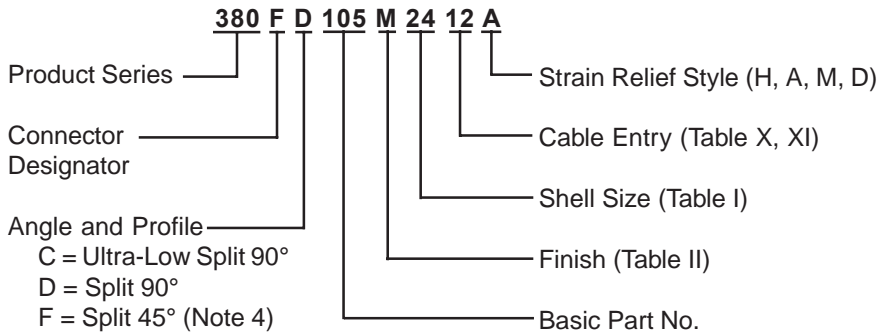

**CONNECTOR DESIGNATORS**  
**A-F-H-L-S**  
**SELF-LOCKING**  
**ROTATABLE COUPLING**

**TYPE F INDIVIDUAL AND/OR OVERALL SHIELD TERMINATION**

**Ultra Low-Profile Split 90°**

**STYLE 2**  
 (See Note 1)

**STYLE A**  
 Medium Duty (Table XI)

**STYLE M**  
 Medium Duty (Table XI)

**STYLE D**  
 Medium Duty (Table XI)