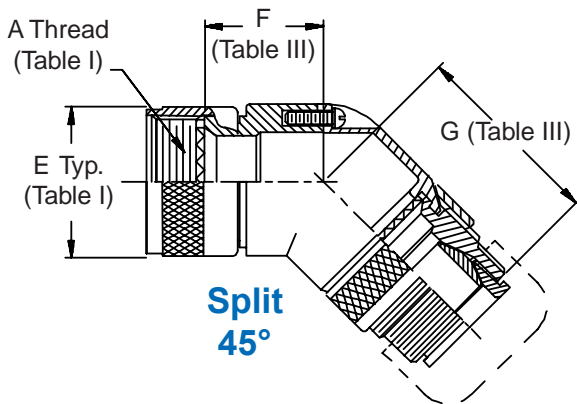

**CONNECTOR DESIGNATORS**  
**A-F-H-L-S**  
**SELF-LOCKING**  
**ROTATABLE COUPLING**

**TYPE F INDIVIDUAL AND/OR OVERALL SHIELD TERMINATION**

**Ultra Low-Profile Split 90°**

**STYLE 2**  
 (See Note 1)

**STYLE A**  
 Medium Duty (Table XI)

**STYLE M**  
 Medium Duty (Table XI)

**STYLE D**  
 Medium Duty (Table XI)