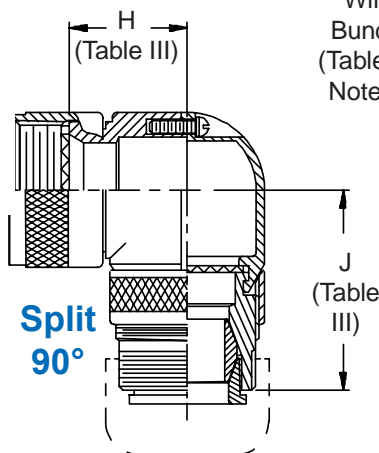

**CONNECTOR DESIGNATORS**  
**A-F-H-L-S**  
**SELF-LOCKING**  
**ROTATABLE COUPLING**

**TYPE F INDIVIDUAL AND/OR OVERALL SHIELD TERMINATION**

**Ultra Low-Profile Split 90°**

**STYLE 2**  
 (See Note 1)

**STYLE A**  
 Medium Duty (Table XI)

**STYLE M**  
 Medium Duty (Table XI)

**STYLE D**  
 Medium Duty (Table XI)