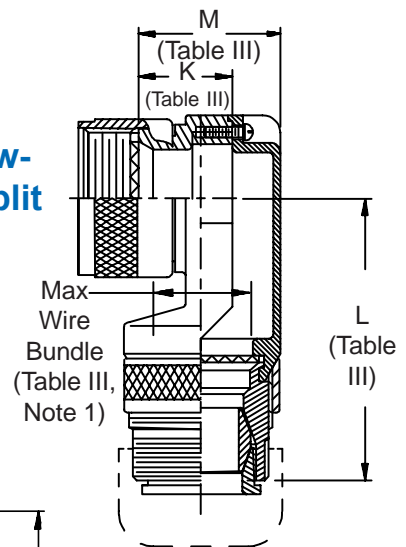

**CONNECTOR DESIGNATORS**  
**A-F-H-L-S**  
**SELF-LOCKING**  
**ROTATABLE COUPLING**

**TYPE F INDIVIDUAL AND/OR OVERALL SHIELD TERMINATION**

**Ultra Low-Profile Split 90°**

**STYLE 2**  
 (See Note 1)

**STYLE A**  
 Medium Duty (Table XI)

**STYLE M**  
 Medium Duty (Table XI)

**STYLE D**  
 Medium Duty (Table XI)