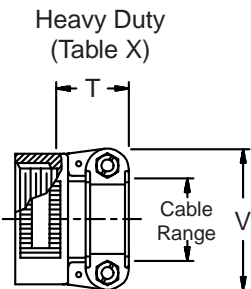

**CONNECTOR DESIGNATORS**  
**A-F-H-L-S**  
**SELF-LOCKING**  
**ROTATABLE COUPLING**

**TYPE F INDIVIDUAL AND/OR OVERALL SHIELD TERMINATION**

**Ultra Low-Profile Split 90°**

**STYLE 2**  
 (See Note 1)

**STYLE A**  
 Medium Duty (Table XI)

**STYLE M**  
 Medium Duty (Table XI)

**STYLE D**  
 Medium Duty (Table XI)