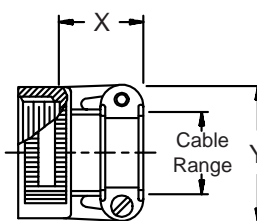

**CONNECTOR DESIGNATORS**  
**A-F-H-L-S**  
**SELF-LOCKING**  
**ROTATABLE COUPLING**

**TYPE F INDIVIDUAL AND/OR OVERALL SHIELD TERMINATION**

**Ultra Low-Profile Split 90°**

**STYLE 2**  
 (See Note 1)

**STYLE A**  
 Medium Duty (Table XI)

**STYLE M**  
 Medium Duty (Table XI)

**STYLE D**  
 Medium Duty (Table XI)