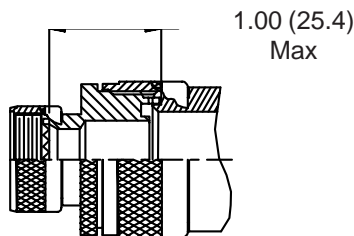

**CONNECTOR DESIGNATORS**  
**A-F-H-L-S**  
**SELF-LOCKING**  
**ROTATABLE COUPLING**

**TYPE F INDIVIDUAL AND/OR OVERALL SHIELD TERMINATION**

**Ultra Low-Profile Split 90°**

**STYLE 2**  
 (See Note 1)

**STYLE A**  
 Medium Duty (Table XI)

**STYLE M**  
 Medium Duty (Table XI)

**STYLE D**  
 Medium Duty (Table XI)