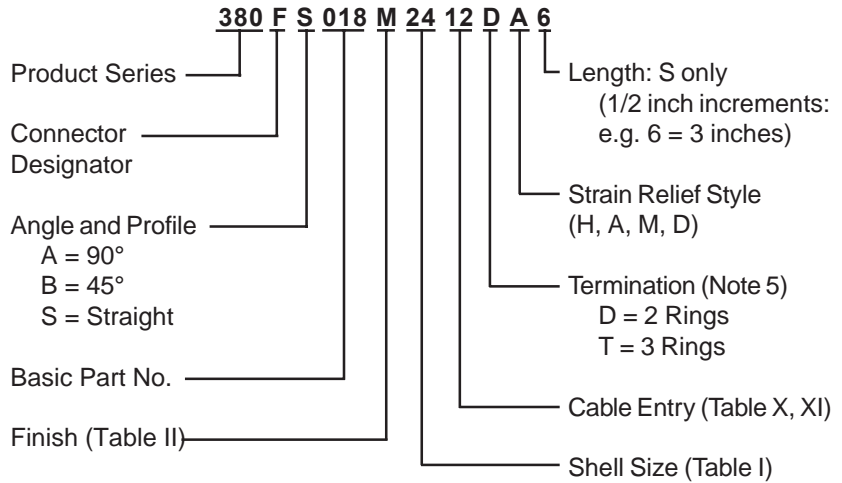

**380-018**  
**EMI/RFI Non-Environmental Backshell**  
**with Strain Relief**  
**Type E - Rotatable Coupling - Low Profile**

**CONNECTOR  
DESIGNATORS  
A-F-H-L-S**

**ROTATABLE  
COUPLING**

**TYPE E INDIVIDUAL  
AND/OR OVERALL  
SHIELD TERMINATION**

**STYLE 2  
(STRAIGHT  
See Note 1)**

**STYLE 2  
(45° & 90°  
See Note 1)**

**-445** Now Available with the "NESTOR"  
Glenair's Non-Detent, Spring-Loaded, Self-Locking Coupling. Add "-445" to Specify This AS85049 Style "N" Coupling Interface.