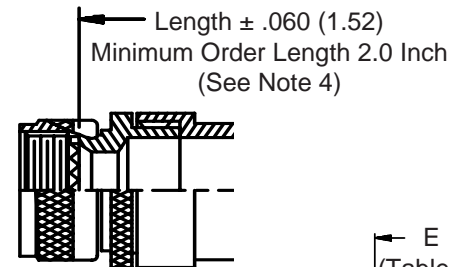

**380-018**  
**EMI/RFI Non-Environmental Backshell**  
**with Strain Relief**  
**Type E - Rotatable Coupling - Low Profile**

**CONNECTOR  
DESIGNATORS  
A-F-H-L-S**

**ROTATABLE  
COUPLING**

**TYPE E INDIVIDUAL  
AND/OR OVERALL  
SHIELD TERMINATION**

**STYLE 2  
(STRAIGHT  
See Note 1)**

**STYLE 2  
(45° & 90°  
See Note 1)**

**-445** Now Available with the "NESTOR"  
Glenair's Non-Detent, Spring-Loaded, Self-Locking Coupling. Add "-445" to Specify This AS85049 Style "N" Coupling Interface.