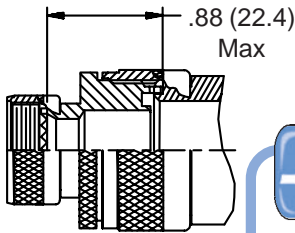

**380-018**  
**EMI/RFI Non-Environmental Backshell**  
**with Strain Relief**  
**Type E - Rotatable Coupling - Low Profile**

**CONNECTOR  
DESIGNATORS  
A-F-H-L-S**

**ROTATABLE  
COUPLING**

**TYPE E INDIVIDUAL  
AND/OR OVERALL  
SHIELD TERMINATION**

**STYLE 2  
(STRAIGHT  
See Note 1)**

**STYLE 2  
(45° & 90°  
See Note 1)**

**-445** Now Available with the "NESTOR"  
Glenair's Non-Detent, Spring-Loaded, Self-Locking Coupling. Add "-445" to Specify This AS85049 Style "N" Coupling Interface.