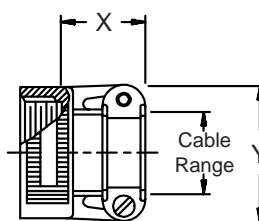

**CONNECTOR DESIGNATORS**  
**A-F-H-L-S**  
**SELF-LOCKING**  
**ROTATABLE COUPLING**

**TYPE F INDIVIDUAL AND/OR OVERALL SHIELD TERMINATION**

**Ultra Low-Profile Split 90°**

**STYLE 2**  
 (See Note 1)

**STYLE A**  
 Medium Duty (Table XI)

**STYLE M**  
 Medium Duty (Table XI)

**STYLE D**  
 Medium Duty (Table XI)