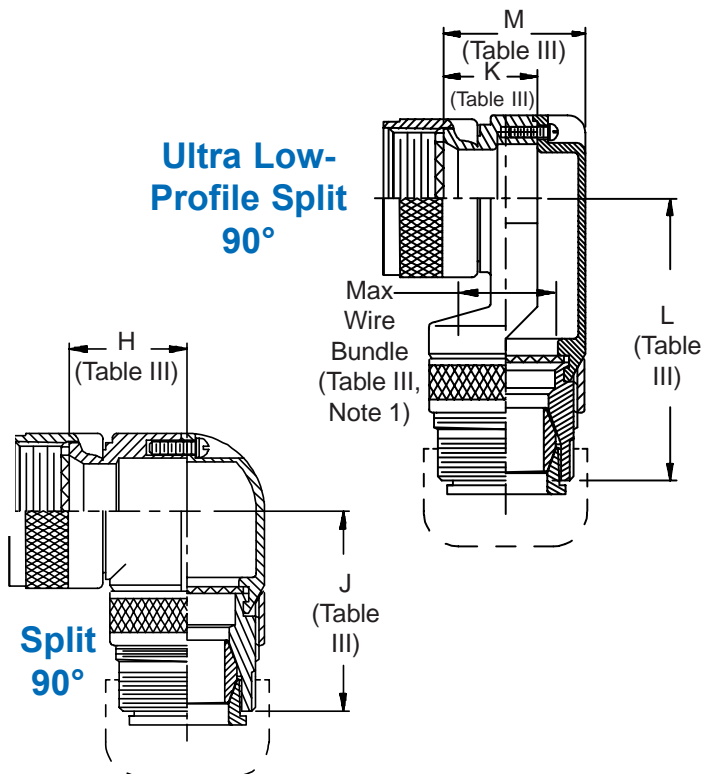

**CONNECTOR DESIGNATORS**  
**A-F-H-L-S**  
**SELF-LOCKING**  
**ROTATABLE COUPLING**

**TYPE F INDIVIDUAL AND/OR OVERALL SHIELD TERMINATION**

**Ultra Low-Profile Split 90°**

**STYLE 2**  
 (See Note 1)

**STYLE A**  
 Medium Duty (Table XI)

**STYLE M**  
 Medium Duty (Table XI)

**STYLE D**  
 Medium Duty (Table XI)