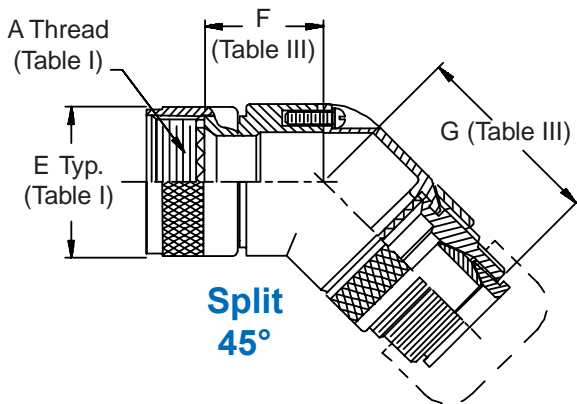

**CONNECTOR DESIGNATORS**  
**A-F-H-L-S**  
**SELF-LOCKING**  
**ROTATABLE**  
**COUPLING**

**TYPE F INDIVIDUAL AND/OR OVERALL SHIELD TERMINATION**

**Ultra Low-Profile Split 90°**