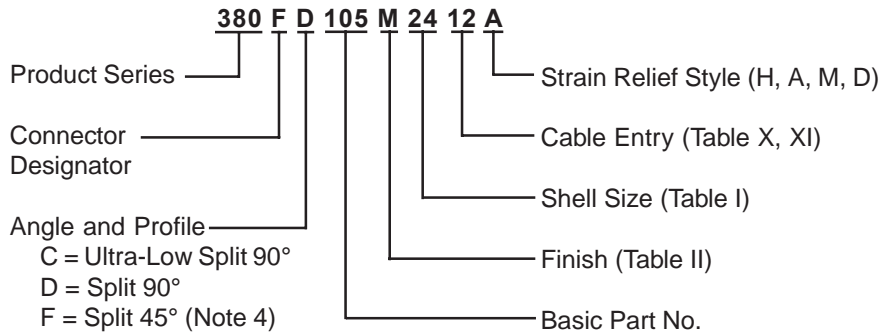

**CONNECTOR DESIGNATORS**  
**A-F-H-L-S**  
**SELF-LOCKING**  
**ROTATABLE**  
**COUPLING**

**TYPE F INDIVIDUAL AND/OR OVERALL SHIELD TERMINATION**

**Ultra Low-Profile Split 90°**