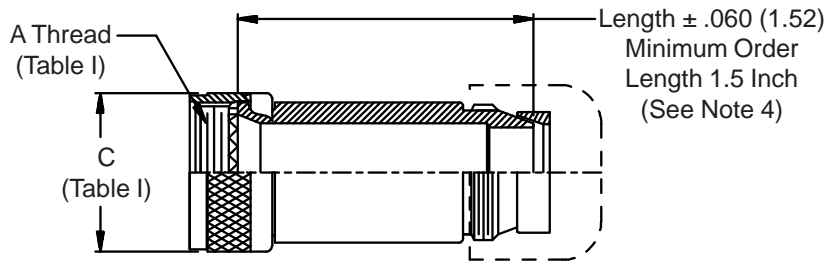

**CONNECTOR  
 DESIGNATORS  
 A-F-H-L-S  
 ROTATABLE  
 COUPLING**

**TYPE C OVERALL  
 SHIELD TERMINATION**

**STYLE 2  
 (STRAIGHT  
 See Note 1)**

**STYLE 2  
 (45° & 90°  
 See Note 1)**

**STYLE M  
 Medium Duty - Dash No. 01-04  
 (Table X)**

**STYLE M  
 Medium Duty - Dash No. 10-28  
 (Table X)**

**STYLE D  
 Medium Duty  
 (Table X)**