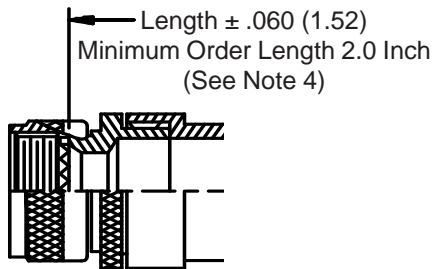

**CONNECTOR  
 DESIGNATORS  
 A-F-H-L-S  
 ROTATABLE  
 COUPLING**

**TYPE C OVERALL  
 SHIELD TERMINATION**

**STYLE 2  
 (STRAIGHT  
 See Note 1)**

**STYLE 2  
 (45° & 90°  
 See Note 1)**

**STYLE M  
 Medium Duty - Dash No. 01-04  
 (Table X)**

**STYLE M  
 Medium Duty - Dash No. 10-28  
 (Table X)**

**STYLE D  
 Medium Duty  
 (Table X)**