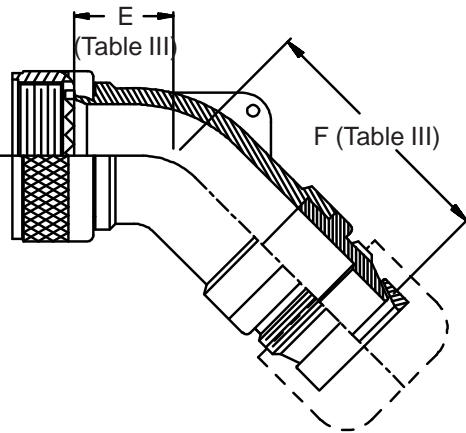

**CONNECTOR  
 DESIGNATORS  
 A-F-H-L-S  
 ROTATABLE  
 COUPLING**

**TYPE C OVERALL  
 SHIELD TERMINATION**

**STYLE 2  
 (STRAIGHT  
 See Note 1)**

**STYLE 2  
 (45° & 90°  
 See Note 1)**

**STYLE M  
 Medium Duty - Dash No. 01-04  
 (Table X)**

**STYLE M  
 Medium Duty - Dash No. 10-28  
 (Table X)**

**STYLE D  
 Medium Duty  
 (Table X)**