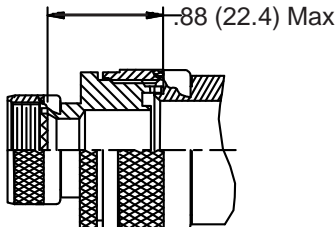

**CONNECTOR  
 DESIGNATORS  
 A-F-H-L-S  
 ROTATABLE  
 COUPLING**

**TYPE C OVERALL  
 SHIELD TERMINATION**

**STYLE 2  
 (STRAIGHT  
 See Note 1)**

**STYLE 2  
 (45° & 90°  
 See Note 1)**

**STYLE M  
 Medium Duty - Dash No. 01-04  
 (Table X)**

**STYLE M  
 Medium Duty - Dash No. 10-28  
 (Table X)**

**STYLE D  
 Medium Duty  
 (Table X)**