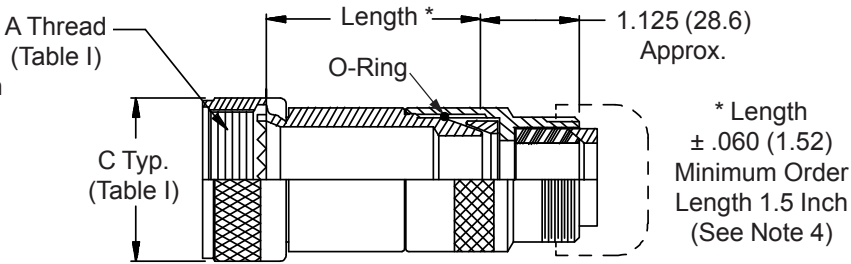

**CONNECTOR  
 DESIGNATORS  
 A-F-H-L-S  
 ROTATABLE  
 COUPLING**

**TYPE C OVERALL  
 SHIELD TERMINATION**

**STYLE 2  
 (STRAIGHT  
 See Note 1)**

**STYLE 2  
 (45° & 90°  
 See Note 1)**

\* Length ± .060 (1.52) Minimum Order Length 1.5 Inch (See Note 4)

**STYLE H  
 Heavy Duty  
 (Table X)**

**STYLE A  
 Medium Duty  
 (Table XI)**

**STYLE M  
 Medium Duty  
 (Table XI)**

**STYLE D  
 Medium Duty  
 (Table XI)**