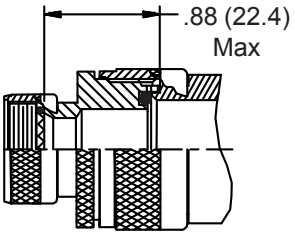

**CONNECTOR  
 DESIGNATORS  
 A-F-H-L-S  
 ROTATABLE  
 COUPLING**

**TYPE C OVERALL  
 SHIELD TERMINATION**

**STYLE 2  
 (STRAIGHT  
 See Note 1)**

**STYLE 2  
 (45° & 90°  
 See Note 1)**

\* Length ± .060 (1.52) Minimum Order Length 1.5 Inch (See Note 4)

**STYLE H  
 Heavy Duty  
 (Table X)**

**STYLE A  
 Medium Duty  
 (Table XI)**

**STYLE M  
 Medium Duty  
 (Table XI)**

**STYLE D  
 Medium Duty  
 (Table XI)**