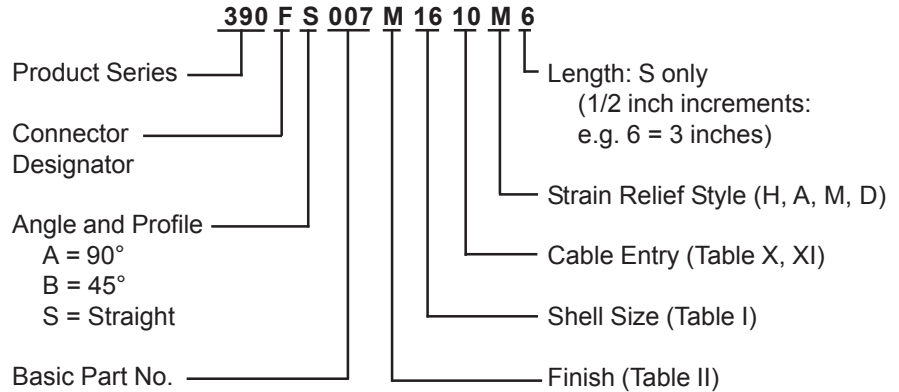

**CONNECTOR  
 DESIGNATORS  
 A-F-H-L-S  
 ROTATABLE  
 COUPLING**

**TYPE C OVERALL  
 SHIELD TERMINATION**

**STYLE 2  
 (STRAIGHT  
 See Note 1)**

**STYLE 2  
 (45° & 90°  
 See Note 1)**

\* Length ± .060 (1.52) Minimum Order Length 1.5 Inch (See Note 4)

**STYLE H  
 Heavy Duty  
 (Table X)**

**STYLE A  
 Medium Duty  
 (Table XI)**

**STYLE M  
 Medium Duty  
 (Table XI)**

**STYLE D  
 Medium Duty  
 (Table XI)**