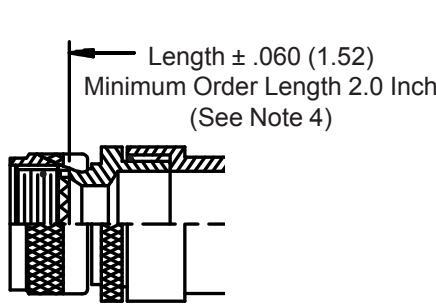

**CONNECTOR  
 DESIGNATORS  
 A-F-H-L-S  
 ROTATABLE  
 COUPLING**

**TYPE C OVERALL  
 SHIELD TERMINATION**

**STYLE 2  
 (STRAIGHT  
 See Note 1)**

**STYLE 2  
 (45° & 90°  
 See Note 1)**

\* Length ± .060 (1.52) Minimum Order Length 1.5 Inch (See Note 4)

**STYLE H  
 Heavy Duty  
 (Table X)**

**STYLE A  
 Medium Duty  
 (Table XI)**

**STYLE M  
 Medium Duty  
 (Table XI)**

**STYLE D  
 Medium Duty  
 (Table XI)**