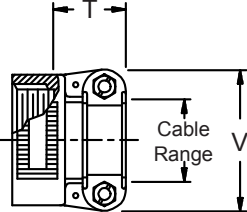

**STYLE H
Heavy Duty
(Table X)**