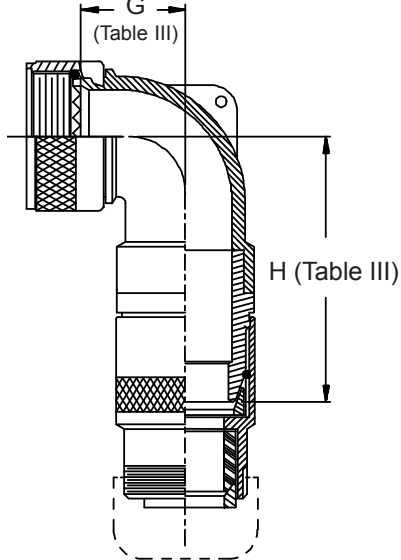

**CONNECTOR  
 DESIGNATORS  
 A-F-H-L-S  
 ROTATABLE  
 COUPLING**

**TYPE C OVERALL  
 SHIELD TERMINATION**

**STYLE 2  
 (STRAIGHT  
 See Note 1)**

**STYLE 2  
 (45° & 90°  
 See Note 1)**

\* Length ± .060 (1.52) Minimum Order Length 1.5 Inch (See Note 4)

**STYLE H  
 Heavy Duty  
 (Table X)**

**STYLE A  
 Medium Duty  
 (Table XI)**

**STYLE M  
 Medium Duty  
 (Table XI)**

**STYLE D  
 Medium Duty  
 (Table XI)**