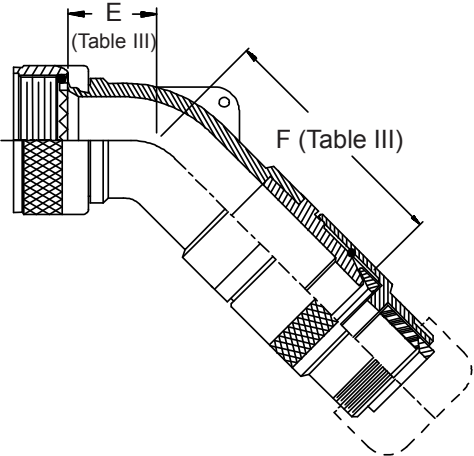

**CONNECTOR  
 DESIGNATORS  
 A-F-H-L-S  
 ROTATABLE  
 COUPLING**

**TYPE C OVERALL  
 SHIELD TERMINATION**

**STYLE 2  
 (STRAIGHT  
 See Note 1)**

**STYLE 2  
 (45° & 90°  
 See Note 1)**

\* Length ± .060 (1.52) Minimum Order Length 1.5 Inch (See Note 4)

**STYLE H  
 Heavy Duty  
 (Table X)**

**STYLE A  
 Medium Duty  
 (Table XI)**

**STYLE M  
 Medium Duty  
 (Table XI)**

**STYLE D  
 Medium Duty  
 (Table XI)**