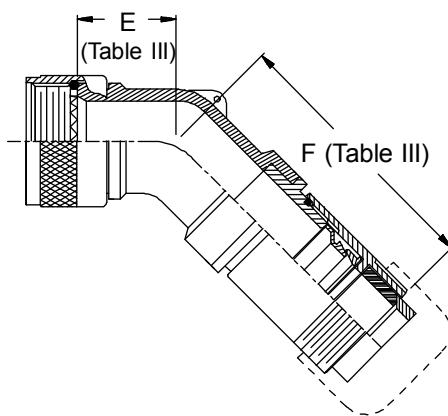

**CONNECTOR  
 DESIGNATORS  
 A-F-H-L-S  
 ROTATABLE  
 COUPLING**

**TYPE G INDIVIDUAL  
 AND/OR OVERALL  
 SHIELD TERMINATION**

**STYLE 2**  
 (45° & 90°  
 See Note 1)

**STYLE H**  
 Heavy Duty  
 (Table X)

**STYLE A**  
 Medium Duty  
 (Table XI)

**STYLE M**  
 Medium Duty  
 (Table XI)

**STYLE D**  
 Medium Duty  
 (Table XI)