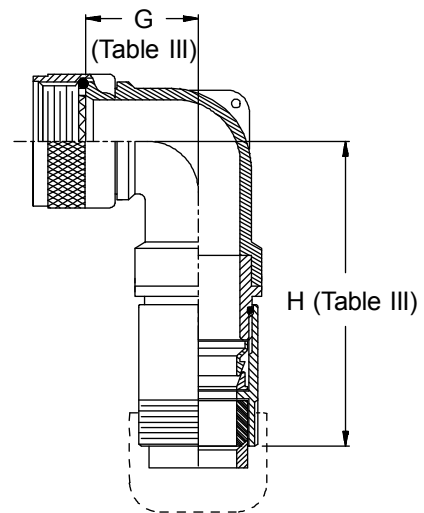

**CONNECTOR  
 DESIGNATORS  
 A-F-H-L-S  
 ROTATABLE  
 COUPLING**

**TYPE G INDIVIDUAL  
 AND/OR OVERALL  
 SHIELD TERMINATION**

**STYLE 2**  
 (45° & 90°  
 See Note 1)

**STYLE H**  
 Heavy Duty  
 (Table X)

**STYLE A**  
 Medium Duty  
 (Table XI)

**STYLE M**  
 Medium Duty  
 (Table XI)

**STYLE D**  
 Medium Duty  
 (Table XI)