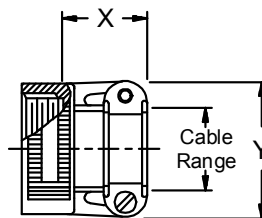

**CONNECTOR  
 DESIGNATORS  
 A-F-H-L-S  
 ROTATABLE  
 COUPLING**

**TYPE G INDIVIDUAL  
 AND/OR OVERALL  
 SHIELD TERMINATION**

**STYLE 2**  
 (45° & 90°  
 See Note 1)

**STYLE H**  
 Heavy Duty  
 (Table X)

**STYLE A**  
 Medium Duty  
 (Table XI)

**STYLE M**  
 Medium Duty  
 (Table XI)

**STYLE D**  
 Medium Duty  
 (Table XI)