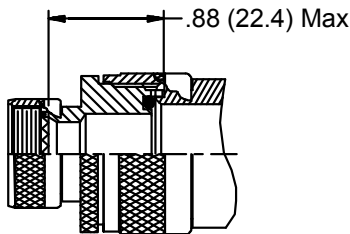

**CONNECTOR  
 DESIGNATORS  
 A-F-H-L-S  
 ROTATABLE  
 COUPLING**

**TYPE G INDIVIDUAL  
 AND/OR OVERALL  
 SHIELD TERMINATION**

**STYLE 2**  
 (45° & 90°  
 See Note 1)

**STYLE H**  
 Heavy Duty  
 (Table X)

**STYLE A**  
 Medium Duty  
 (Table XI)

**STYLE M**  
 Medium Duty  
 (Table XI)

**STYLE D**  
 Medium Duty  
 (Table XI)