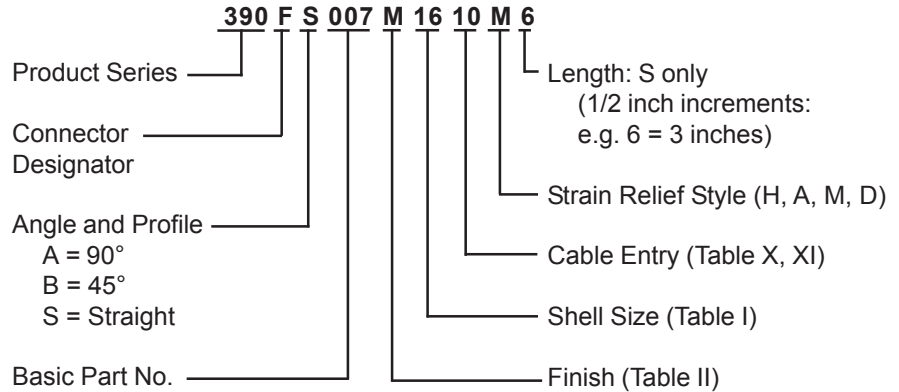

**CONNECTOR
 DESIGNATORS
 A-F-H-L-S
 ROTATABLE
 COUPLING**

**TYPE C OVERALL
 SHIELD TERMINATION**

**STYLE 2
 (STRAIGHT
 See Note 1)**

**STYLE 2
 (45° & 90°
 See Note 1)**

**STYLE H
 Heavy Duty
 (Table X)**

**STYLE A
 Medium Duty
 (Table XI)**

**STYLE M
 Medium Duty
 (Table XI)**

**STYLE D
 Medium Duty
 (Table XI)**