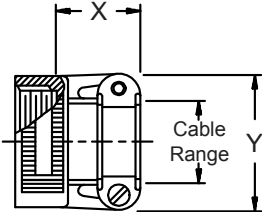

**STYLE M
Medium Duty
(Table XI)**