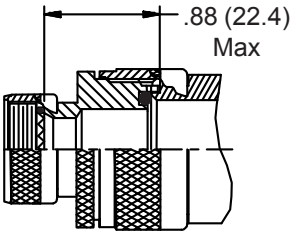

**CONNECTOR
 DESIGNATORS
 A-F-H-L-S
 ROTATABLE
 COUPLING**

**TYPE C OVERALL
 SHIELD TERMINATION**

**STYLE 2
 (STRAIGHT
 See Note 1)**

**STYLE 2
 (45° & 90°
 See Note 1)**

**STYLE H
 Heavy Duty
 (Table X)**

**STYLE A
 Medium Duty
 (Table XI)**

**STYLE M
 Medium Duty
 (Table XI)**

**STYLE D
 Medium Duty
 (Table XI)**