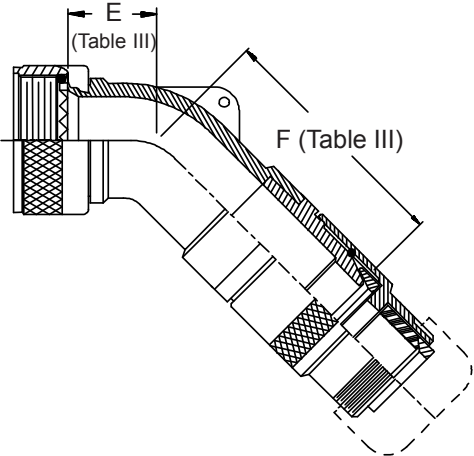

**CONNECTOR
 DESIGNATORS
 A-F-H-L-S
 ROTATABLE
 COUPLING**

**TYPE C OVERALL
 SHIELD TERMINATION**

**STYLE 2
 (STRAIGHT
 See Note 1)**

**STYLE 2
 (45° & 90°
 See Note 1)**

**STYLE H
 Heavy Duty
 (Table X)**

**STYLE A
 Medium Duty
 (Table XI)**

**STYLE M
 Medium Duty
 (Table XI)**

**STYLE D
 Medium Duty
 (Table XI)**