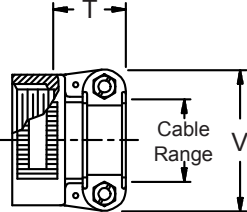

**CONNECTOR
 DESIGNATORS
 A-F-H-L-S
 ROTATABLE
 COUPLING**

**TYPE C OVERALL
 SHIELD TERMINATION**

**STYLE 2
 (STRAIGHT
 See Note 1)**

**STYLE 2
 (45° & 90°
 See Note 1)**

**STYLE H
 Heavy Duty
 (Table X)**