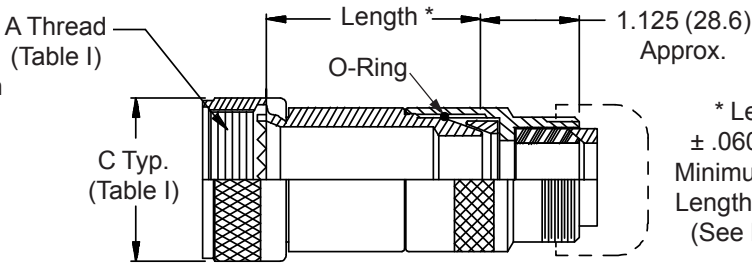

**CONNECTOR
 DESIGNATORS
 A-F-H-L-S
 ROTATABLE
 COUPLING**

**TYPE C OVERALL
 SHIELD TERMINATION**

**STYLE 2
 (STRAIGHT
 See Note 1)**

**STYLE 2
 (45° & 90°
 See Note 1)**

**STYLE H
 Heavy Duty
 (Table X)**

**STYLE A
 Medium Duty
 (Table XI)**

**STYLE M
 Medium Duty
 (Table XI)**

**STYLE D
 Medium Duty
 (Table XI)**