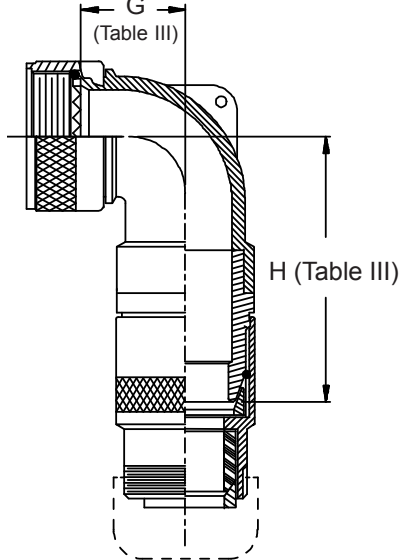

**CONNECTOR
 DESIGNATORS
 A-F-H-L-S
 ROTATABLE
 COUPLING**

**TYPE C OVERALL
 SHIELD TERMINATION**

**STYLE 2
 (STRAIGHT
 See Note 1)**

**STYLE 2
 (45° & 90°
 See Note 1)**

**STYLE H
 Heavy Duty
 (Table X)**

**STYLE A
 Medium Duty
 (Table XI)**

**STYLE M
 Medium Duty
 (Table XI)**

**STYLE D
 Medium Duty
 (Table XI)**