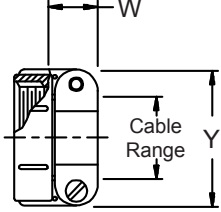

**STYLE A
Medium Duty
(Table XI)**