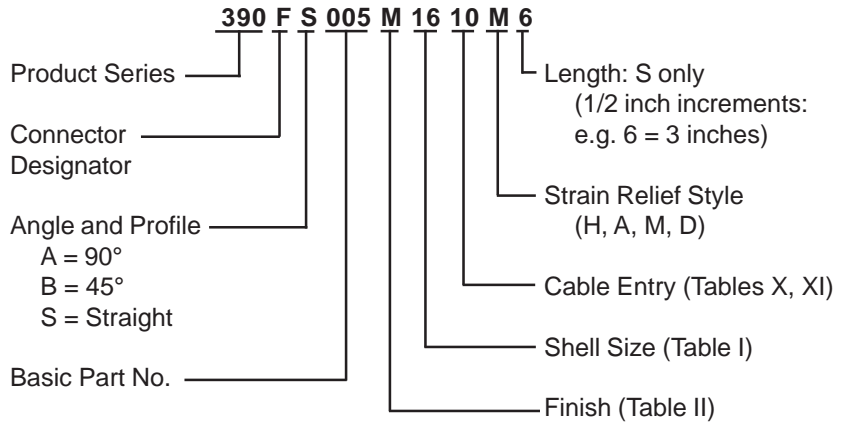

**CONNECTOR
 DESIGNATORS
 A-F-H-L-S**

**ROTATABLE
 COUPLING**

**TYPE B INDIVIDUAL
 AND/OR OVERALL
 SHIELD TERMINATION**

**STYLE 2
 (STRAIGHT
 See Note 1)**

**STYLE 2
 (45° & 90°
 See Note 1)**

**STYLE H
 Heavy Duty
 (Table X)**

**STYLE A
 Medium Duty
 (Table XI)**

**STYLE M
 Medium Duty
 (Table XI)**

**STYLE D
 Medium Duty
 (Table XI)**