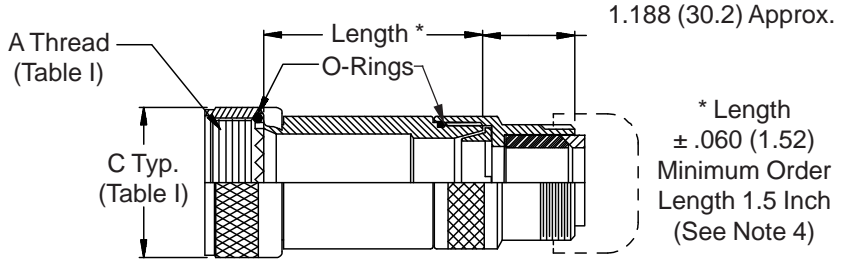

**CONNECTOR
 DESIGNATORS
 A-F-H-L-S**

**ROTATABLE
 COUPLING**

**TYPE B INDIVIDUAL
 AND/OR OVERALL
 SHIELD TERMINATION**

**STYLE 2
 (STRAIGHT
 See Note 1)**

**STYLE 2
 (45° & 90°
 See Note 1)**

**STYLE H
 Heavy Duty
 (Table X)**

**STYLE A
 Medium Duty
 (Table XI)**

**STYLE M
 Medium Duty
 (Table XI)**

**STYLE D
 Medium Duty
 (Table XI)**