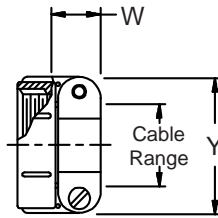

**STYLE A
Medium Duty
(Table XI)**