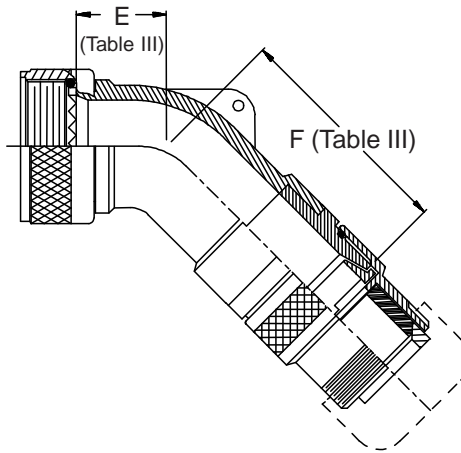

**CONNECTOR
 DESIGNATORS
 A-F-H-L-S**

**ROTATABLE
 COUPLING**

**TYPE B INDIVIDUAL
 AND/OR OVERALL
 SHIELD TERMINATION**

**STYLE 2
 (STRAIGHT
 See Note 1)**

**STYLE 2
 (45° & 90°
 See Note 1)**

**STYLE H
 Heavy Duty
 (Table X)**

**STYLE A
 Medium Duty
 (Table XI)**

**STYLE M
 Medium Duty
 (Table XI)**

**STYLE D
 Medium Duty
 (Table XI)**