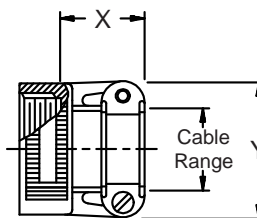

**STYLE M
Medium Duty
(Table XI)**