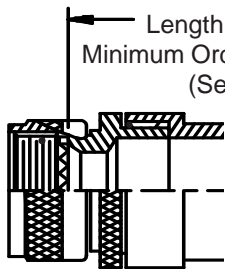

**CONNECTOR
 DESIGNATORS
 A-F-H-L-S**

**ROTATABLE
 COUPLING**

**TYPE B INDIVIDUAL
 AND/OR OVERALL
 SHIELD TERMINATION**

**STYLE 2
 (STRAIGHT
 See Note 1)**

**STYLE 2
 (45° & 90°
 See Note 1)**

**STYLE H
 Heavy Duty
 (Table X)**

**STYLE A
 Medium Duty
 (Table XI)**

**STYLE M
 Medium Duty
 (Table XI)**

**STYLE D
 Medium Duty
 (Table XI)**