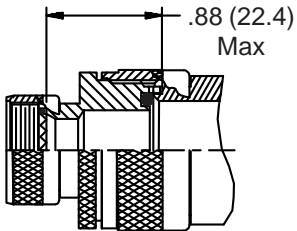

**CONNECTOR
 DESIGNATORS
 A-F-H-L-S**

**ROTATABLE
 COUPLING**

**TYPE B INDIVIDUAL
 AND/OR OVERALL
 SHIELD TERMINATION**

**STYLE 2
 (STRAIGHT
 See Note 1)**

**STYLE 2
 (45° & 90°
 See Note 1)**

**STYLE H
 Heavy Duty
 (Table X)**

**STYLE A
 Medium Duty
 (Table XI)**

**STYLE M
 Medium Duty
 (Table XI)**

**STYLE D
 Medium Duty
 (Table XI)**