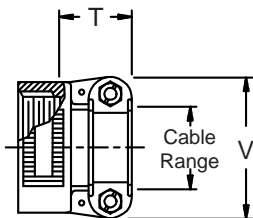

**CONNECTOR
 DESIGNATORS
 A-F-H-L-S**

**ROTATABLE
 COUPLING**

**TYPE B INDIVIDUAL
 AND/OR OVERALL
 SHIELD TERMINATION**

**STYLE 2
 (STRAIGHT
 See Note 1)**

**STYLE 2
 (45° & 90°
 See Note 1)**

**STYLE H
 Heavy Duty
 (Table X)**