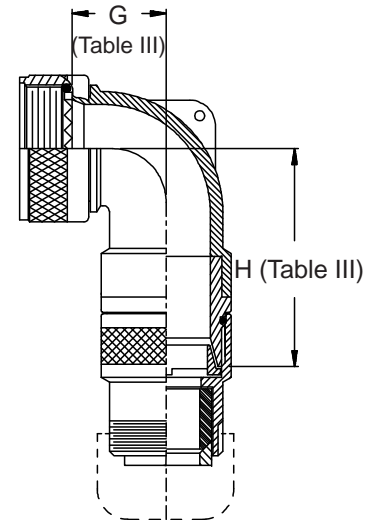

**CONNECTOR
 DESIGNATORS
 A-F-H-L-S**

**ROTATABLE
 COUPLING**

**TYPE B INDIVIDUAL
 AND/OR OVERALL
 SHIELD TERMINATION**

**STYLE 2
 (STRAIGHT
 See Note 1)**

**STYLE 2
 (45° & 90°
 See Note 1)**

**STYLE H
 Heavy Duty
 (Table X)**

**STYLE A
 Medium Duty
 (Table XI)**

**STYLE M
 Medium Duty
 (Table XI)**

**STYLE D
 Medium Duty
 (Table XI)**