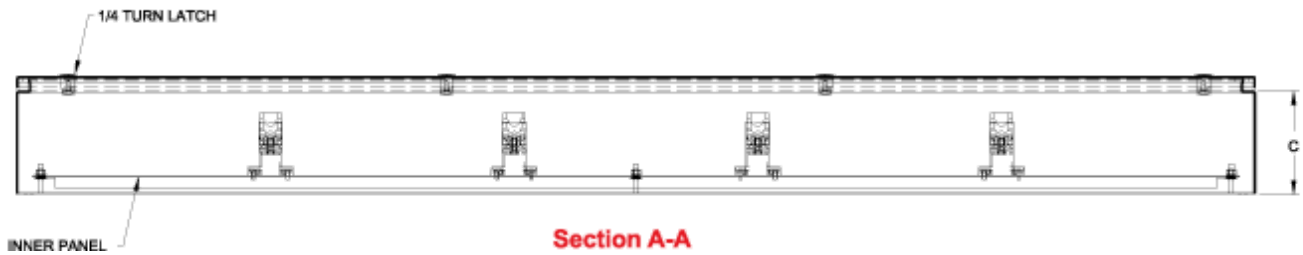

Part No.		Gauge	Optional Grounding Kit	CU/AL Amps	Dimensions						No. of Latches	No. of Hinges
3 Wire	4 Wire				A	B	C	D	E	F		
CN4ST273	CN4ST274	16	CGK225	70/70	24.00	6.00	5.00	22.17	4.17	N/A	2	2
CN4ST373	CN4ST374	16	CGK225	70/70	36.00	6.00	5.00	34.17	4.17	15.00	2	3
CN4ST473	CN4ST474	16	CGK225	70/70	48.00	6.00	5.00	46.17	4.17	15.00	3	3
CN4ST2103	CN4ST2104	16	CGK225	125/120	24.00	6.00	5.00	22.17	4.17	N/A	2	2
CN4ST3103	CN4ST3104	16	CGK225	125/120	36.00	6.00	5.00	34.17	4.17	15.00	2	3
CN4ST4103	CN4ST4104	16	CGK225	125/120	48.00	6.00	5.00	46.17	4.17	21.00	3	3
CN4ST6103	CN4ST6104	14	CGK225	125/120	72.00	8.00	6.00	70.17	6.17	21.00	4	4
CN4ST2203	-	14	CGK225	225/225	24.00	8.00	5.00	22.17	6.17	N/A	2	2
CN4ST3203	CN4ST3204	14	CGK225	225/225	36.00	8.00	6.00	34.17	6.17	15.00	2	3
CN4ST4203	CN4ST4204	14	CGK225	225/225	48.00	8.00	6.00	46.17	6.17	21.00	3	3
CN4ST5203	CN4ST5204	14	CGK225	225/225	60.00	8.00	6.00	58.17	6.17	18.00	4	4
CN4ST6203	CN4ST6204	14	CGK225	225/225	72.00	8.00	6.00	70.17	6.17	22.00	4	4
CN4ST3403	-	14	CGK400	400/340	36.00	10.00	6.00	34.17	8.17	15.00	2	3
CN4ST4403	CN4ST4404	14	CGK400	400/340	48.00	10.00	6.00	46.17	8.17	21.00	3	3
CN4ST5403	CN4ST5404	14	CGK400	400/340	60.00	10.00	6.00	58.17	8.17	21.00	4	4
CN4ST6403	CN4ST6404	14	CGK400	400/340	72.00	10.00	6.00	70.17	8.17	22.00	4	4
CN4ST4603	CN4ST4604	14	CGK600	600/574	48.00	10.00	6.00	46.17	8.17	21.00	3	3
CN4ST5603	CN4ST5604	14	CGK600	600/574	60.00	10.00	6.00	58.17	8.17	18.00	4	4
CN4ST6603	CN4ST6604	14	CGK600	600/574	72.00	10.00	6.00	70.17	8.17	22.00	4	4

Data subject to change without notice