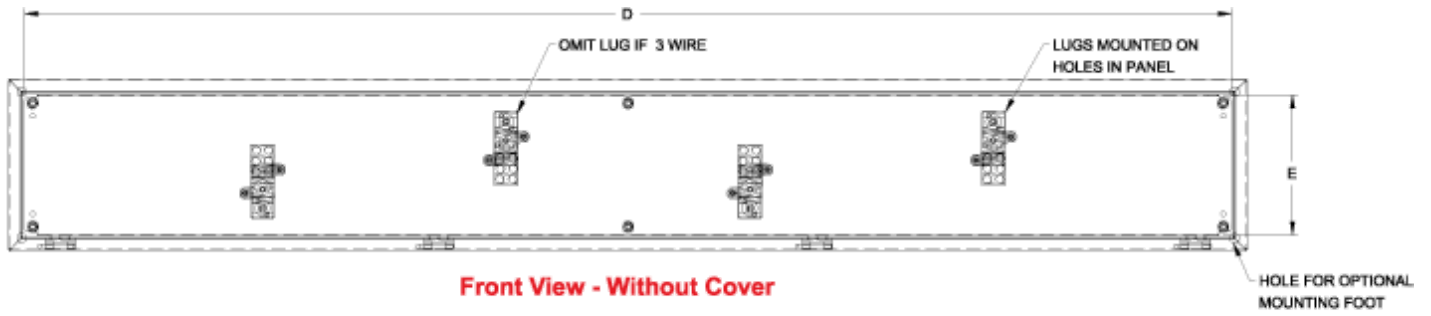

Part No.		Gauge	Optional Grounding Kit	CU/AL Amps	Dimensions						No. of Latches	No. of Hinges
3 Wire	4 Wire				A	B	C	D	E	F		
CN4ST273	CN4ST274	16	CGK225	70/70	24.00	6.00	5.00	22.17	4.17	N/A	2	2
CN4ST373	CN4ST374	16	CGK225	70/70	36.00	6.00	5.00	34.17	4.17	15.00	2	3
CN4ST473	CN4ST474	16	CGK225	70/70	48.00	6.00	5.00	46.17	4.17	15.00	3	3
CN4ST2103	CN4ST2104	16	CGK225	125/120	24.00	6.00	5.00	22.17	4.17	N/A	2	2
CN4ST3103	CN4ST3104	16	CGK225	125/120	36.00	6.00	5.00	34.17	4.17	15.00	2	3
CN4ST4103	CN4ST4104	16	CGK225	125/120	48.00	6.00	5.00	46.17	4.17	21.00	3	3
CN4ST6103	CN4ST6104	14	CGK225	125/120	72.00	8.00	6.00	70.17	6.17	21.00	4	4
CN4ST2203	-	14	CGK225	225/225	24.00	8.00	5.00	22.17	6.17	N/A	2	2
CN4ST3203	CN4ST3204	14	CGK225	225/225	36.00	8.00	6.00	34.17	6.17	15.00	2	3
CN4ST4203	CN4ST4204	14	CGK225	225/225	48.00	8.00	6.00	46.17	6.17	21.00	3	3
CN4ST5203	CN4ST5204	14	CGK225	225/225	60.00	8.00	6.00	58.17	6.17	18.00	4	4
CN4ST6203	CN4ST6204	14	CGK225	225/225	72.00	8.00	6.00	70.17	6.17	22.00	4	4
CN4ST3403	-	14	CGK400	400/340	36.00	10.00	6.00	34.17	8.17	15.00	2	3
CN4ST4403	CN4ST4404	14	CGK400	400/340	48.00	10.00	6.00	46.17	8.17	21.00	3	3
CN4ST5403	CN4ST5404	14	CGK400	400/340	60.00	10.00	6.00	58.17	8.17	21.00	4	4
CN4ST6403	CN4ST6404	14	CGK400	400/340	72.00	10.00	6.00	70.17	8.17	22.00	4	4
CN4ST4603	CN4ST4604	14	CGK600	600/574	48.00	10.00	6.00	46.17	8.17	21.00	3	3
CN4ST5603	CN4ST5604	14	CGK600	600/574	60.00	10.00	6.00	58.17	8.17	18.00	4	4
CN4ST6603	CN4ST6604	14	CGK600	600/574	72.00	10.00	6.00	70.17	8.17	22.00	4	4

Data subject to change without notice