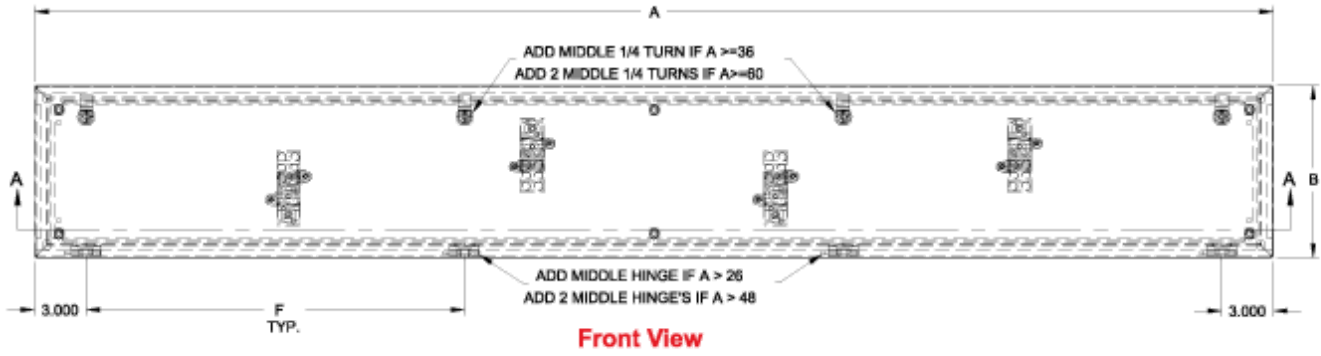

Quality Products. Service Excellence.

Type 4/3R Mild Steel Splitter Trough *CN4ST Series*

Hinge Door with Quarter Turn

Application

- The splitter troughs are designed for distribution of up to 600 A (max) service using either 3 or 4 wires.

Standards

- CSA Certified Type 3R, 12, 4
- Complies with
 - IEC 60529, IP66

Construction

- Formed 14 and 16 gauge steel.
- Factory installed splitter blocks.
- Smooth, continuously welded seams ground smooth.
- Door stiffeners are provided where required for increased strength and rigidity - designed to also permit additional mounting options.
- Formed lip on enclosure to exclude flowing liquids and contaminants.
- Door latches feature the added safety of quarter turn slot requiring use of tool for opening.
- Doors may be easily removed for modifications and are interchangeable.
- Seamless poured-in place gasket.
- Collar studs provided for mounting inner panel.
- Includes hardware kit with panel mounting nuts and sealing washers for wall mounting holes.
- Hinges are constructed from 304 stainless steel.
- Hinge pins are stainless steel.
- Inner panel is included.

Finish

- Cover and enclosure are finished in recoatable smooth ANSI 61 gray powder coating.
- Inner panel is finished in white powder coating.

Accessories

- Quarter Turn Inserts and Keys
- Rear Hole Plugs
- Quarter Turn Assemblies
- Padlock Adaptor
- Grounding Kits
- Mounting Foot Kit
- Replacement Hinge Pins
- Touch-Up Spray Paint
- Splitter Blocks