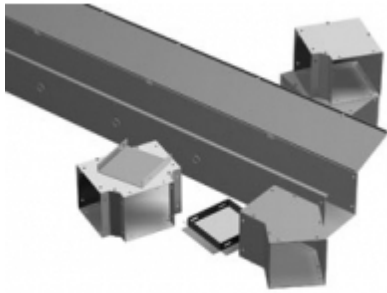

Quality Products. Service Excellence.

Type 1 Lay-In Wireway CW Series

Wireway & Accessories

Application

- Construction designed to ensure electrical continuity and to permit fast and easy indoor installation of multiple wireway runs.

Standards

- UL-50 Type 1
- cUL Type 1
- Complies with
 - IEC 60529, IP20

Construction - Screw Cover

- Formed from 16 or 14 gauge steel
- Flat covers have keyhole screw slots
- Straight sections do not have knockouts
- Unobstructed interior speeds up laying of cables
- Optional hanger brackets allow for vertical or horizontal mounting
- Joiners sold separately

Construction - Hinge Cover

- Formed from 16 or 14 gauge steel
- Hinge covers are hinged on 24" centers
- Straight sections are provided with adequate concentric knockouts (1/2", 3/4" conduit size)
- Knockouts are on 12" centers
- Joiner is included with each straight section
- Unobstructed interior speeds up laying of cables
- Optional hanger brackets allow for vertical or horizontal mounting

- Telescope Fitting

Screw Cover with Knockouts	2.5 x 2.5	4 x 4	6 x 6	8 x 8	10 x 10	12 x 12
Straight Section 12"	CWSC212	CWSC412	CWSC612	CWSC812	-	CWSC1212
Straight Section 18"	-	-	-	-	-	-
Straight Section 24"	CWSC224	CWSC424	CWSC624	CWSC824	-	CWSC1224
Straight Section 36"	CWSC236	CWSC436	CWSC636	CWSC836	-	CWSC1236
Straight Section 48"	CWSC248	CWSC448	CWSC648	CWSC848	-	CWSC1248
Straight Section 60"	CWSC260	CWSC460	CWSC660	CWSC860	-	CWSC1260
Straight Section 72"	-	CWSC472	CWSC672	-	-	-
Straight Section 96"	-	-	-	-	-	-
Straight Section 120"	CWSC2120	CWSC4120	CWSC6120	CWSC8120	-	-