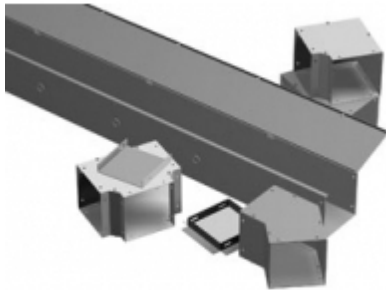

Quality Products. Service Excellence.

Type 1 Lay-In Wireway CW Series

Wireway & Accessories

Application

- Construction designed to ensure electrical continuity and to permit fast and easy indoor installation of multiple wireway runs.

Standards

- UL-50 Type 1
- cUL Type 1
- Complies with
 - IEC 60529, IP20

Construction - Screw Cover

- Formed from 16 or 14 gauge steel
- Flat covers have keyhole screw slots
- Straight sections do not have knockouts
- Unobstructed interior speeds up laying of cables
- Optional hanger brackets allow for vertical or horizontal mounting
- Joiners sold separately

Construction - Hinge Cover

- Formed from 16 or 14 gauge steel
- Hinge covers are hinged on 24" centers
- Straight sections are provided with adequate concentric knockouts (1/2", 3/4" conduit size)
- Knockouts are on 12" centers
- Joiner is included with each straight section
- Unobstructed interior speeds up laying of cables
- Optional hanger brackets allow for vertical or horizontal mounting

- Telescope Fitting

Screw Cover with Knockouts	2.5 x 2.5	4 x 4	6 x 6	8 x 8	10 x 10	12 x 12
Straight Section 12"	CWSC212	CWSC412	CWSC612	CWSC812	-	CWSC1212
Straight Section 18"	-	-	-	-	-	-
Straight Section 24"	CWSC224	CWSC424	CWSC624	CWSC824	-	CWSC1224
Straight Section 36"	CWSC236	CWSC436	CWSC636	CWSC836	-	CWSC1236
Straight Section 48"	CWSC248	CWSC448	CWSC648	CWSC848	-	CWSC1248
Straight Section 60"	CWSC260	CWSC460	CWSC660	CWSC860	-	CWSC1260
Straight Section 72"	-	CWSC472	CWSC672	-	-	-
Straight Section 96"	-	-	-	-	-	-
Straight Section 120"	CWSC2120	CWSC4120	CWSC6120	CWSC8120	-	-