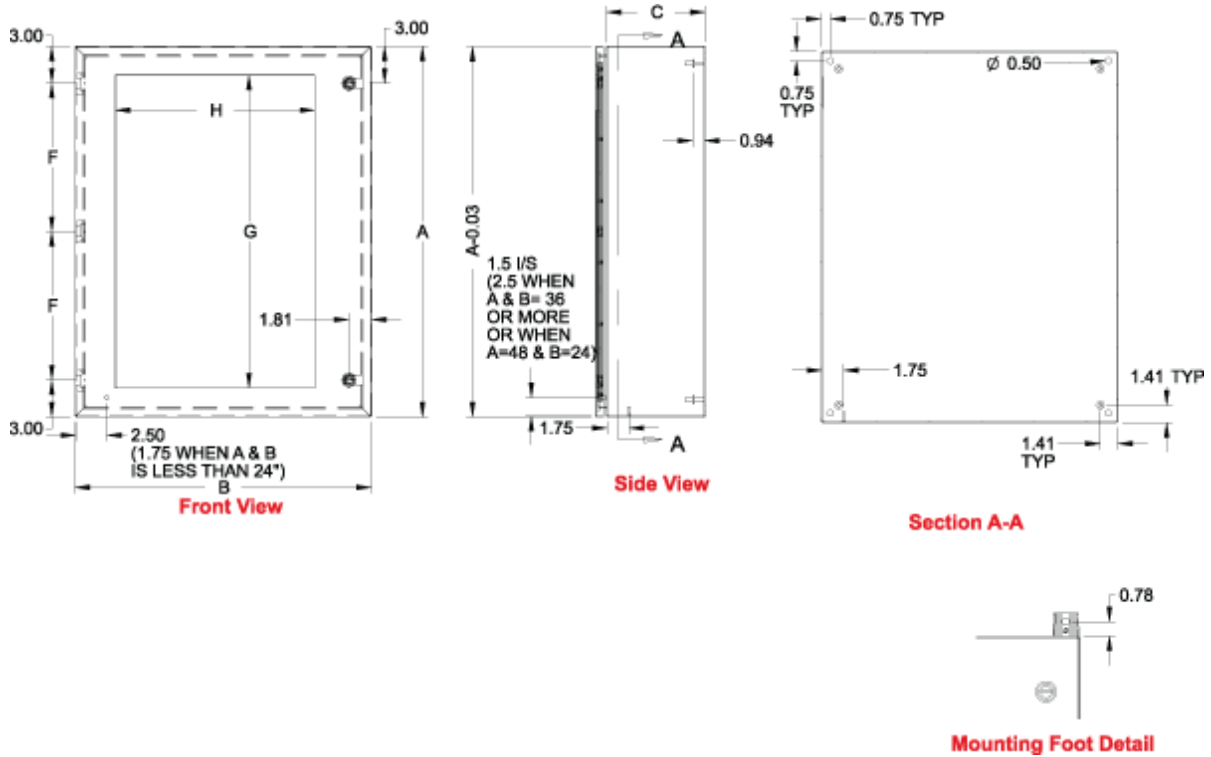

- Handles
- Literature Pocket
- Mounting Foot Kit
- Swing Frame
- Rear Hole Plugs
- Quarter Turn Assemblies
- Type 4 Hardware Kits
- Padlock Adaptor
- Inner Panels
- Quarter Turn Inserts and Keys
- Swing Panel
- Eclipse Rack Panel
- Replacement Hinge Pins
- Temperature Controls
- Touch-Up Spray Paint
- Ground Wire Kits

Part No. (ANSI 61 Gray)	Part No. (RAL7035 Light Gray)	Overall Dimensions			Door/Body Gauge	Latch¹ Qty	Hinge Qty	Viewing Area			Optional Panel Part No.	Inner Panel Dimensions	
		A	B	C				F	G	H		D	E
EN4SD16126WGY	EN4SD16126WLG	16.00	12.00	6.00	16	1	2	10.00	11.33	6.71	EP1612	14.20	10.20
EN4SD20166WGY	EN4SD20166WLG	20.00	16.00	6.00	16	1	2	14.00	15.33	10.71	EP2016	18.20	14.20
EN4SD20206WGY	EN4SD20206WLG	20.00	20.00	6.00	16	1	2	14.00	15.33	14.71	EP2020	18.20	18.20
EN4SD24206WGY	EN4SD24206WLG	24.00	20.00	6.00	16	1	2	18.00	19.33	14.71	EP2420	22.20	18.20
EN4SD24246WGY	EN4SD24246WLG	24.00	24.00	6.00	14	2	2	18.00	19.33	16.15	EP2424	22.20	22.20
EN4SD16128WGY	EN4SD16128WLG	16.00	12.00	8.00	16	1	2	10.00	11.33	6.71	EP1612	14.20	10.20
EN4SD20168WGY	EN4SD20168WLG	20.00	16.00	8.00	16	1	2	14.00	15.33	10.71	EP2016	18.20	14.20
EN4SD20208WGY	EN4SD20208WLG	20.00	20.00	8.00	16	1	2	14.00	15.33	14.71	EP2020	18.20	18.20
EN4SD24208WGY	EN4SD24208WLG	24.00	20.00	8.00	16	1	2	18.00	19.33	14.71	EP2420	22.20	18.20
EN4SD24248WGY	EN4SD24248WLG	24.00	24.00	8.00	14	2	2	18.00	19.33	16.15	EP2424	22.20	22.20
EN4SD30248WGY	EN4SD30248WLG	30.00	24.00	8.00	14	2	3	12.00	25.33	16.15	EP3024	28.20	22.20
EN4SD202012WGY	EN4SD202012WLG	20.00	20.00	12.00	16	1	2	18.00	15.33	14.71	EP2020	18.20	18.20
EN4SD242012WGY	EN4SD242012WLG	24.00	20.00	12.00	16	1	2	18.00	19.33	14.71	EP2420	22.20	18.20
EN4SD242412WGY	EN4SD242412WLG	24.00	24.00	12.00	14	2	2	18.00	19.33	16.15	EP2424	22.20	22.20
EN4SD302412WGY	EN4SD302412WLG	30.00	24.00	12.00	14	2	3	12.00	25.33	16.15	EP3024	28.20	22.20
EN4SD242416WGY	EN4SD242416WLG	24.00	24.00	16.00	14	2	2	18.00	19.33	16.15	EP2424	22.20	22.20
EN4SD242420WGY	EN4SD242420WLG	24.00	24.00	20.00	14	2	2	18.00	19.33	16.15	EP2424	22.20	22.20
EN4SD302420WGY	EN4SD302420WLG	30.00	24.00	20.00	14	2	3	12.00	25.33	16.15	EP3024	28.20	22.20

¹ All Window Door latch types are quarter turns.