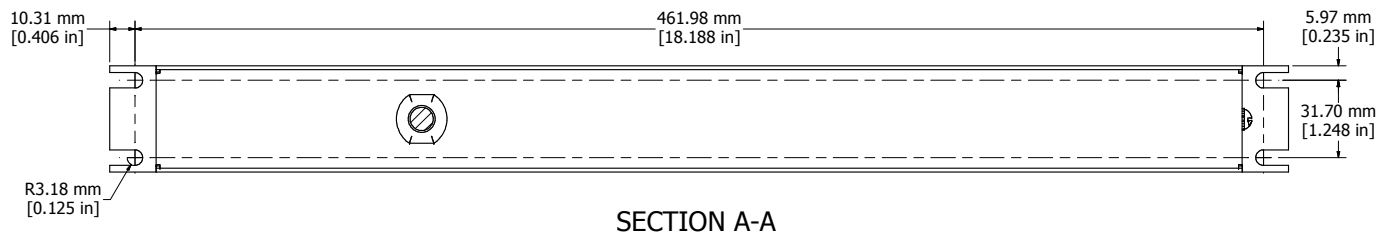

8 | 7 | 6 | 5 | 4 | 3 | 2 | 1

ISOMETRIC VIEW

1582H6A1BKAM
Finish - Front - Black Painted Steel
Back - Black Painted Steel
Rated - 125 VAC, 60 Hz, 15 Amps
Approvals - cURus Recognized to Standard UL1363 & CSA
C22.2 No. 21-95
Cord Length
1582H6A1BKAM - 6' Foot Power Cord (NEMA 5-15P)
1582H6B1BKAM - 15' Foot Power Cord (NEMA 5-15P)