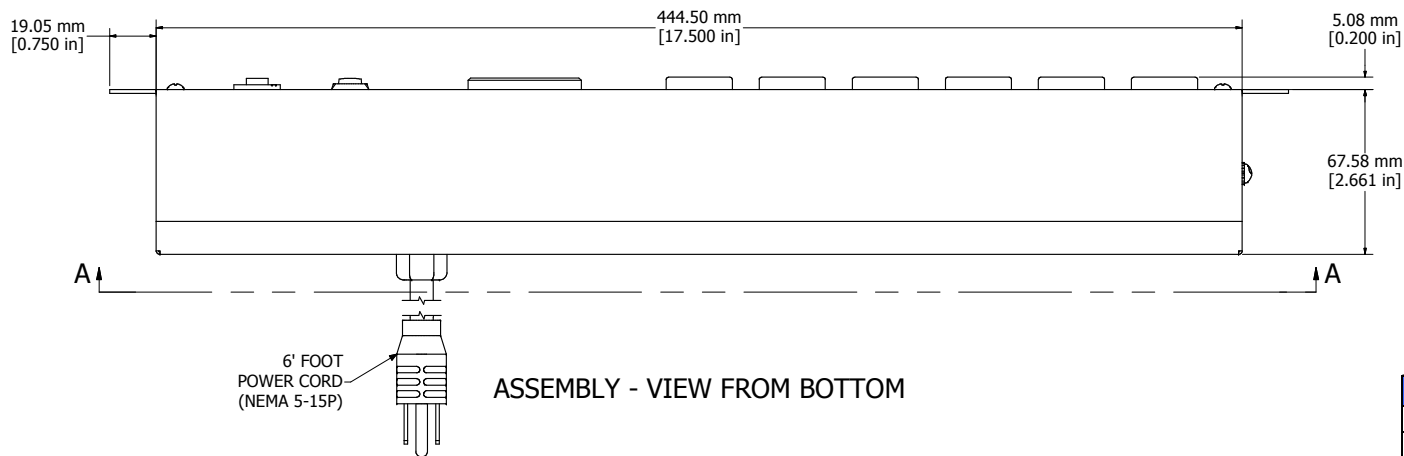

8 | 7 | 6 | 5 | 4 | 3 | 2 | 1

ISOMETRIC VIEW

1582H6A1BKAM
Finish - Front - Black Painted Steel
Back - Black Painted Steel
Rated - 125 VAC, 60 Hz, 15 Amps
Approvals - cURus Recognized to Standard UL1363 & CSA
C22.2 No. 21-95
Cord Length
1582H6A1BKAM - 6' Foot Power Cord (NEMA 5-15P)
1582H6B1BKAM - 15' Foot Power Cord (NEMA 5-15P)