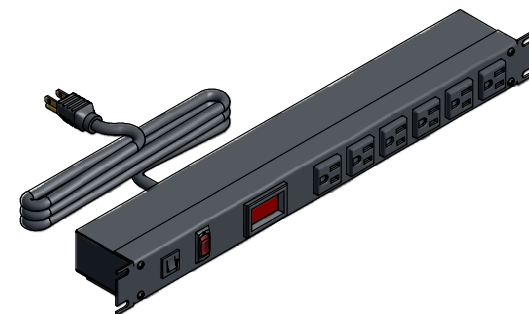

8 | 7 | 6 | 5 | 4 | 3 | 2 | 1

ISOMETRIC VIEW

1582H6A1BKAM
Finish - Front - Black Painted Steel
Back - Black Painted Steel
Rated - 125 VAC, 60 Hz, 15 Amps
Approvals - cURus Recognized to Standard UL1363 & CSA
C22.2 No. 21-95
Cord Length
1582H6A1BKAM - 6' Foot Power Cord (NEMA 5-15P)
1582H6B1BKAM - 15' Foot Power Cord (NEMA 5-15P)