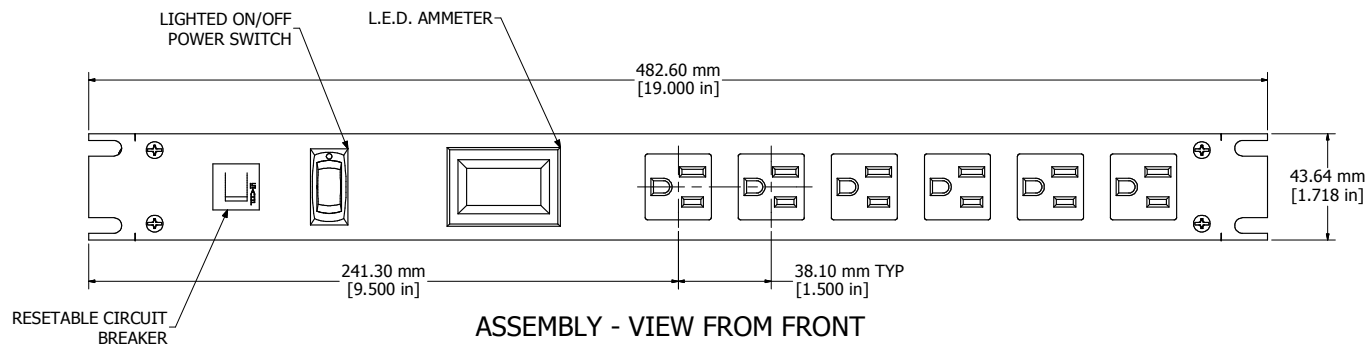

8 | 7 | 6 | 5 | 4 | 3 | 2 | 1

ISOMETRIC VIEW

1582H6A1BKAM
Finish - Front - Black Painted Steel
Back - Black Painted Steel
Rated - 125 VAC, 60 Hz, 15 Amps
Approvals - cURus Recognized to Standard UL1363 & CSA
C22.2 No. 21-95
Cord Length
1582H6A1BKAM - 6' Foot Power Cord (NEMA 5-15P)
1582H6B1BKAM - 15' Foot Power Cord (NEMA 5-15P)