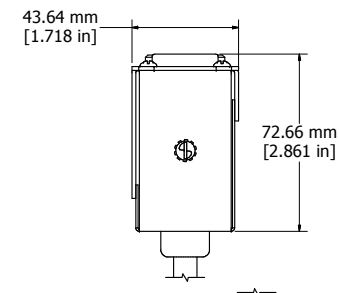

8 | 7 | 6 | 5 | 4 | 3 | 2 | 1

ISOMETRIC VIEW

1582H6A1BKAM
Finish - Front - Black Painted Steel
Back - Black Painted Steel
Rated - 125 VAC, 60 Hz, 15 Amps
Approvals - cURus Recognized to Standard UL1363 & CSA
C22.2 No. 21-95
Cord Length
1582H6A1BKAM - 6' Foot Power Cord (NEMA 5-15P)
1582H6B1BKAM - 15' Foot Power Cord (NEMA 5-15P)