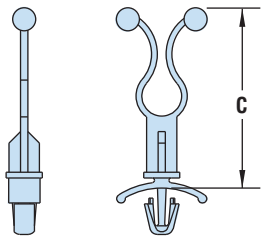

- Barreled ends for greater holding power.
- Smooth, rounded edges ensure that Lockit Clips won't cut into cable's insulation—or the installer's hand.
- Releasable and reusable loops for easy wire bundling.
- Locking ends twist into place with fingertip pressure.
- Part Description Key: LL XXX, where XXX = Maximum Bundle Diameter (inches).

- Part Description Key (part numbers **4155** thru **4172** only): PMLL XX-YY, where XX = Maximum Bundle Diameter (inches) and YY = Height Above Panel (inches).

### Standard Loops

MAXIMUM BUNDLE DIAMETER		PART NO. Natural	DESCRIPTION	OVERALL HEIGHT C	
in.	mm.			in.	mm.
<b>LL Series</b>					
.25	6,4	<b>3793</b>	LL 250	.84	21,2
.38	9,5	<b>3795</b>	LL 375	1.02	25,9
.50	12,7	<b>3797</b>	LL 500	1.20	30,4
.75	19,1	<b>3799</b>	LL 750	1.45	36,8

### Standoff Loops - Arrowhead Mount

MAXIMUM BUNDLE DIAMETER		PART NO. Natural	DESCRIPTION	HEIGHT ABOVE PANEL C		MOUNTING HOLE DIAMETER	
in.	mm.			in.	mm.	in.	mm.
<b>PMLL Series</b> For Panels from .03" (0,8 mm) - .08" (2,0 mm) thick							
.28	7,0	<b>4155</b>	PMLL 28-19	.19	4,8	.236	6,0
		<b>4156</b>	PMLL 28-50	.50	12,7		
		<b>4157</b>	PMLL 28-75	.75	19,1		
		<b>4158</b>	PMLL 28-100	1.00	25,4		
.39	10,0	<b>4160</b>	PMLL 39-19	.19	4,8		
		<b>4161</b>	PMLL 39-50	.50	12,7		
		<b>4162</b>	PMLL 39-75	.75	19,1		
		<b>4163</b>	PMLL 39-100	1.00	25,4		
.50	12,5	<b>4165</b>	PMLL 50-19	.19	4,8		
		<b>4166</b>	PMLL 50-50	.50	12,7		
		<b>4167</b>	PMLL 50-75	.75	19,1		
		<b>4168</b>	PMLL 50-100	1.00	25,4		
.59	15,0	<b>4170</b>	PMLL 59-19	.19	4,8		
		<b>4171</b>	PMLL 59-50	.50	12,7		
		<b>4172</b>	PMLL 59-75	.75	19,1		
		<b>4173</b>	PMLL 59-100	1.00	25,4		
For Panels up to .09" (2,4 mm) thick							
.25	6,4	<b>3778</b>	PMLL 250	.93	23,6	.185	4,7
.38	9,5	<b>3779</b>	PMLL 375	1.11	28,2		
.50	12,7	<b>3780</b>	PMLL 500	1.26	32,0		
.75	19,1	<b>3782</b>	PMLL 750	1.55	39,4		
For Panels up to .06" (1,5 mm) thick							
1.00	25,4	<b>3796</b>	PMLL 1000	2.22	56,4	.250	6,4