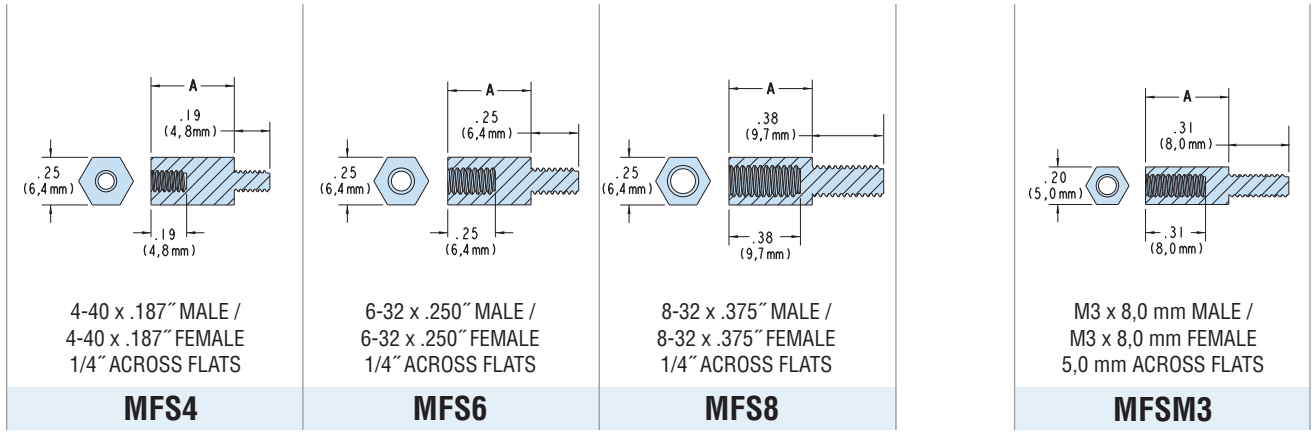

Heyco® Nylon Male/Female Threaded Hex Supports

	Thread Length		Mounting Hole Diameter		Thread Length		Mounting Hole Diameter		Thread Length		Mounting Hole Diameter		Thread Length		Mounting Hole Diameter	
	in.	mm.	in.	mm.	in.	mm.	in.	mm.	in.	mm.	in.	mm.	mm.	in.	mm.	mm.
Male end	.187	4,8	4-40		.250	6,4	6-32		.375	9,5	8-32		8,0	.315		M3
Female end	.187	4,8	4-40		.250	6,4	6-32		.375	9,5	8-32		8,0	.315		M3

A	PART NO.		DESCRIPTION	PART NO.		DESCRIPTION	PART NO.		DESCRIPTION	A		PART NO.	DESCRIPTION
	in.	mm.		Natural	Natural		Natural	mm.		in.	Natural		
.250	6,4	11800	MFS4-04	11820	MFS6-04 †	11840	MFS8-04 †	10,0	.394	11860	MFSM3-M10		
.276	7,0	11801	MFS4-04.4					12,0	.472	11861	MFSM3-M12		
.312	7,9	11802	MFS4-05*	11822	MFS6-05*			15,0	.590	11862	MFSM3-M15		
.375	9,5	11803	MFS4-06	11823	MFS6-06	11843	MFS8-06 ††	18,0	.709	11863	MFSM3-M18		
.437	11,1	11804	MFS4-07	11824	MFS6-07	11844	MFS8-07	20,0	.787	11864	MFSM3-M20		
.500	12,7	11805	MFS4-08	11825	MFS6-08	11845	MFS8-08	25,0	.984	11865	MFSM3-M25		
.562	14,3	11806	MFS4-09	11826	MFS6-09	11846	MFS8-09						
.600	15,2	11807	MFS4-09.6										
.625	15,9	11808	MFS4-10	11828	MFS6-10	11848	MFS8-10						
.687	17,4			11829	MFS6-11*								
.750	19,1	11810	MFS4-12	11830	MFS6-12	11850	MFS8-12						
.875	22,2	11811	MFS4-14	11831	MFS6-14	11851	MFS8-14						
.937	23,8			11832	MFS6-15								
1.000	25,4	11813	MFS4-16	11833	MFS6-16	11853	MFS8-16						
1.125	28,6	11814	MFS4-18	11834	MFS6-18	11854	MFS8-18						
1.250	31,8	11815	MFS4-20	11835	MFS6-20	11855	MFS8-20						
1.312	33,3			11836	MFS6-21								
1.375	34,9	11817	MFS4-22	11837	MFS6-22	11857	MFS8-22						
2.000	50,8	11818	MFS4-32	11838	MFS6-32	11858	MFS8-32						

Standard color natural.
 † Female thread depth is .190" (4,8 mm)
 †† Female thread depth is .200" (5,1 mm)
 * Special order.

Quick Specs

Material	Nylon 6/6
Flammability Rating	94V-2
Temperature Range	-40°F (-40°C) to 185°F (85°C)