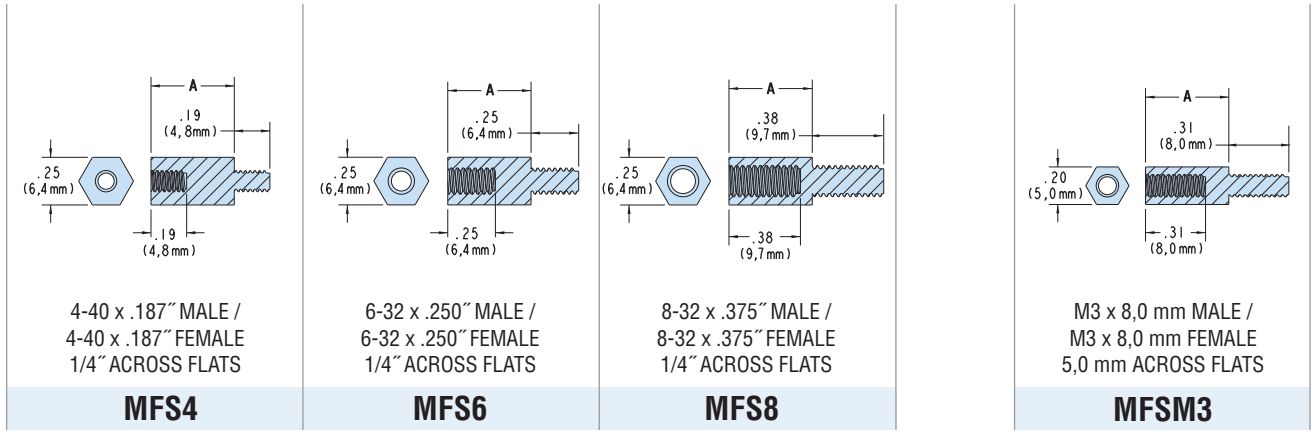

Heyco® Nylon Male/Female Threaded Hex Supports

	Thread Length		Mounting Hole Diameter		Thread Length		Mounting Hole Diameter		Thread Length		Mounting Hole Diameter		Thread Length		Mounting Hole Diameter	
	in.	mm.	in.	mm.	in.	mm.	in.	mm.	in.	mm.	in.	mm.	mm.	in.	mm.	mm.
Male end	.187	4,8	4-40		.250	6,4	6-32		.375	9,5	8-32		8,0	.315		M3
Female end	.187	4,8	4-40		.250	6,4	6-32		.375	9,5	8-32		8,0	.315		M3

A	PART NO.		DESCRIPTION	PART NO.		DESCRIPTION	PART NO.		DESCRIPTION	A		PART NO.	DESCRIPTION
	in.	mm.		Natural	Natural		Natural	mm.		in.	Natural		
.250	6,4	11800	MFS4-04	11820	MFS6-04 †	11840	MFS8-04 †	10,0	.394	11860	MFSM3-M10		
.276	7,0	11801	MFS4-04.4					12,0	.472	11861	MFSM3-M12		
.312	7,9	11802	MFS4-05*	11822	MFS6-05*			15,0	.590	11862	MFSM3-M15		
.375	9,5	11803	MFS4-06	11823	MFS6-06	11843	MFS8-06 ††	18,0	.709	11863	MFSM3-M18		
.437	11,1	11804	MFS4-07	11824	MFS6-07	11844	MFS8-07	20,0	.787	11864	MFSM3-M20		
.500	12,7	11805	MFS4-08	11825	MFS6-08	11845	MFS8-08	25,0	.984	11865	MFSM3-M25		
.562	14,3	11806	MFS4-09	11826	MFS6-09	11846	MFS8-09						
.600	15,2	11807	MFS4-09.6										
.625	15,9	11808	MFS4-10	11828	MFS6-10	11848	MFS8-10						
.687	17,4			11829	MFS6-11*								
.750	19,1	11810	MFS4-12	11830	MFS6-12	11850	MFS8-12						
.875	22,2	11811	MFS4-14	11831	MFS6-14	11851	MFS8-14						
.937	23,8			11832	MFS6-15								
1.000	25,4	11813	MFS4-16	11833	MFS6-16	11853	MFS8-16						
1.125	28,6	11814	MFS4-18	11834	MFS6-18	11854	MFS8-18						
1.250	31,8	11815	MFS4-20	11835	MFS6-20	11855	MFS8-20						
1.312	33,3			11836	MFS6-21								
1.375	34,9	11817	MFS4-22	11837	MFS6-22	11857	MFS8-22						
2.000	50,8	11818	MFS4-32	11838	MFS6-32	11858	MFS8-32						

Standard color natural.
 † Female thread depth is .190" (4,8 mm)
 †† Female thread depth is .200" (5,1 mm)
 * Special order.

Quick Specs

Material	Nylon 6/6
Flammability Rating	94V-2
Temperature Range	-40°F (-40°C) to 185°F (85°C)