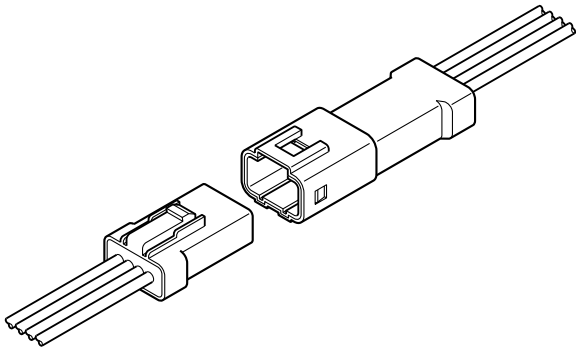

JWPF CONNECTOR

2.0mm pitch/Disconnectable Crimp style Wire-to-wire connectors

This JWPF connector can be used for the place of which especially waterproof is required.

This is the wire-to-wire connector that is grade 7 ingress protection of JIS C 0920 (IPX7 of IEC 60529).

- Waterproof performance
- Contained seal ring
- Solid rubber seal
- Double-spring construction
- Housing-to-terminal locks
- Inner-housing lock

Specifications

- Current rating: 3 A AC, DC (AWG #22)
- Voltage rating: 100 V AC, DC
- Temperature range: -55°C to +85°C
(including temperature rise in applying electrical current)
- Contact resistance: Initial value/ 10 mΩ max.
After environmental tests/ 15 mΩ max.
- Insulation resistance: 1,000 MΩ min.
- Withstanding voltage: 1,000 VAC/minute
- Applicable wire: AWG #26 to #22
0.13 to 0.33 mm²
Insulation O.D./ 1.4 to 1.7 mm
- Waterproof grade: Grade 7 ingress protection of JIS C 0920 (IPX7 of IEC 60529)

Model No.		Applicable wire		Insulation O.D. (mm)	Q'ty / reel
Tab contact	Receptacle contact	mm ²	AWG #		
SWPT-001T-P025	SWPR-001T-P025	0.13~0.33	26~22	1.4~1.7	8,200

Material and Finish

Tab contact: Phosphor bronze, tin-plated (reflow treatment)
Receptacle contact: Copper alloy, tin-plated (reflow treatment)

RoHS compliance

Note: 1. Receptacle housing comes with seal rubber plate.

2. Tab housing comes with seal rubber plate, seal ring and seal ring holder.