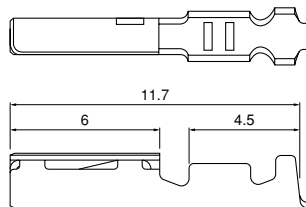

- Waterproof performance
- Contained seal ring
- Solid rubber seal
- Double-spring construction
- Housing-to-terminal locks
- Inner-housing lock

Specifications

- Current rating: 3 A AC, DC (AWG #22)
- Voltage rating: 100 V AC, DC
- Temperature range: -55°C to +85°C
(including temperature rise in applying electrical current)
- Contact resistance: Initial value/ 10 mΩ max.
After environmental tests/ 15 mΩ max.
- Insulation resistance: 1,000 MΩ min.
- Withstanding voltage: 1,000 VAC/minute
- Applicable wire: AWG #26 to #22
0.13 to 0.33 mm²
Insulation O.D./ 1.4 to 1.7 mm
- Waterproof grade: Grade 7 ingress protection of JIS C 0920 (IPX7 of IEC 60529)

Model No.		Applicable wire		Insulation O.D. (mm)	Q'ty / reel
Tab contact	Receptacle contact	mm ²	AWG #		
SWPT-001T-P025	SWPR-001T-P025	0.13~0.33	26~22	1.4~1.7	8,200

Material and Finish

Tab contact: Phosphor bronze, tin-plated (reflow treatment)
Receptacle contact: Copper alloy, tin-plated (reflow treatment)