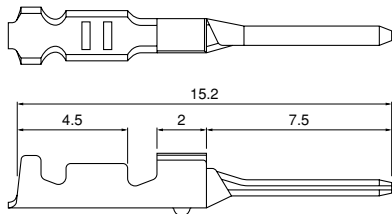

Contact

Tab contact