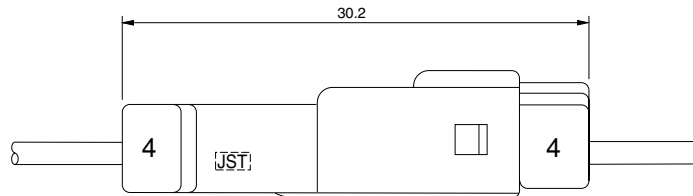

Standards

Recognized E60389