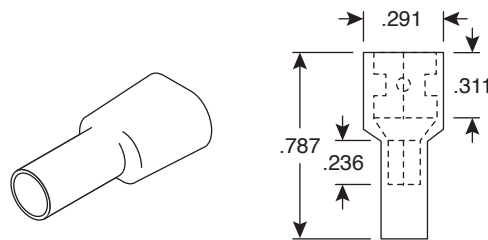

Couplers Female

159-1618, 159-2215

Couplers Female

Dimensions: In.

SPECIFICATIONS	
Type:	vinyl insulated female disconnect
Material:	.016" thick brass
Nema tab:	.032" X .250"
Wire range:	22~16AWG (159-2215), 16~14AWG (159-1618)
Color:	red (159-2215), blue (159-1618)