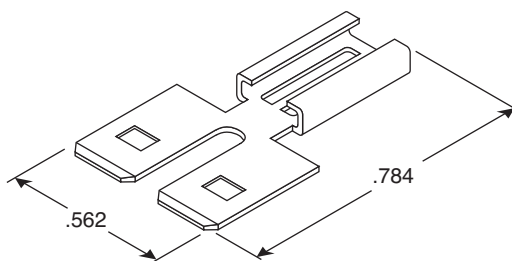

Double Male Tab

159-1226

Double Male Tab

Dimensions: In.

SPECIFICATIONS	
Nema Tab:	.032 x .250
Material:	Brass, .016" thick

Date Last Revised: 6/21/12

Available from Mouser Electronics
1-800-346-6873
www.mouser.com

KC-300031

159-1226