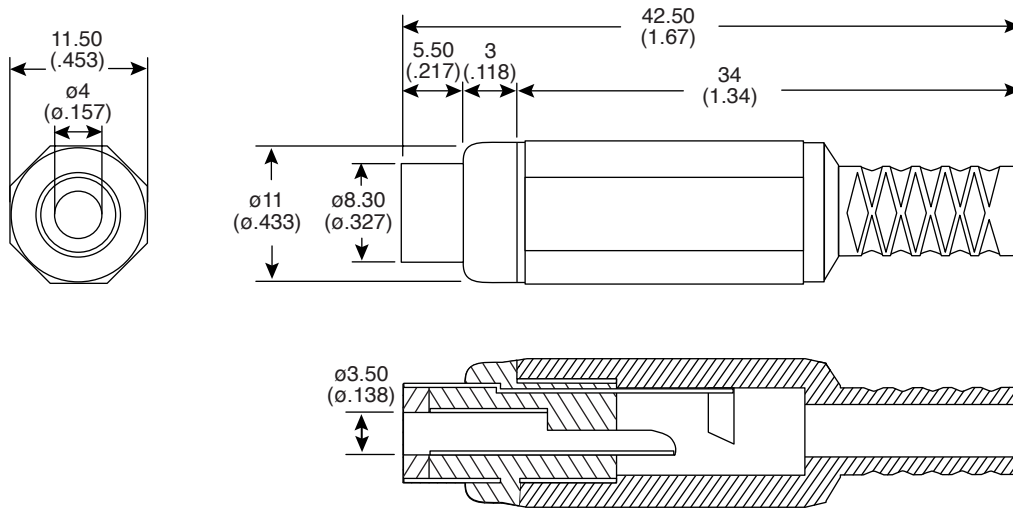

RCA Jacks

161-0151-E, 161-0152-E, 161-0153-E, 161-0154-E

RCA Jacks

Dimensions: mm (In)

MOUSER STOCK NO.	Color
161-0151-E	Red
161-0152-E	Black
161-0153-E	White
161-0154-E	Yellow

SPECIFICATIONS	
Center Contact:	Nickel Plated Brass
Housing:	PE
Insulator:	ABS
Contact Resistance:	30m Ω max.
Insulation Resistance:	100M Ω min. @ 500VDC
Dielectric Strength:	250VAC for 1 Minute
Insertion Force:	3N max.
Extraction Force:	0.1-3N
RoHS Compliant	