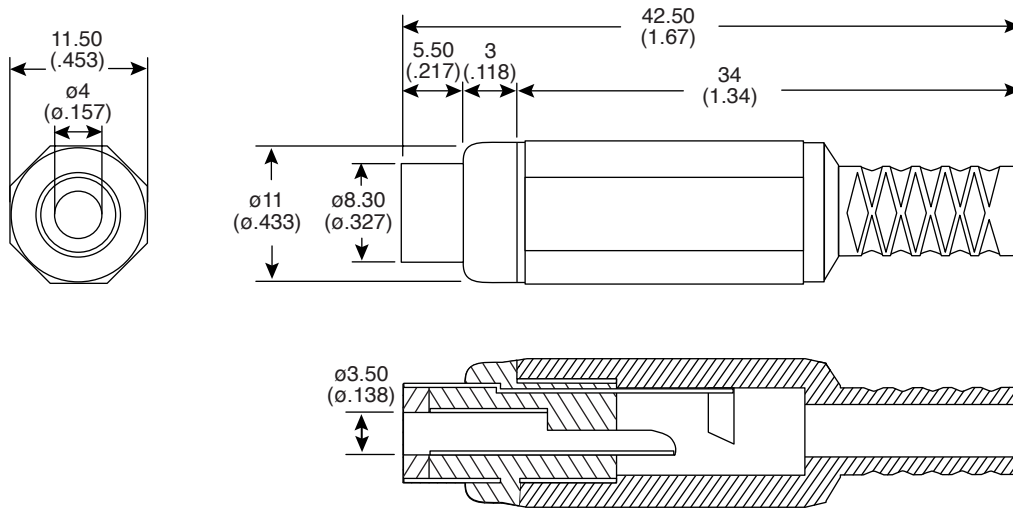

# RCA Jacks

161-0151-E, 161-0152-E, 161-0153-E, 161-0154-E

RCA Jacks

Dimensions: mm (In)

MOUSER STOCK NO.	Color
161-0151-E	Red
161-0152-E	Black
161-0153-E	White
161-0154-E	Yellow

SPECIFICATIONS	
Center Contact:	Nickel Plated Brass
Housing:	PE
Insulator:	ABS
Contact Resistance:	30mΩ max.
Insulation Resistance:	100MΩ min. @ 500VDC
Dielectric Strength:	250VAC for 1 Minute
Insertion Force:	3N max.
Extraction Force:	0.1-3N
RoHS Compliant	