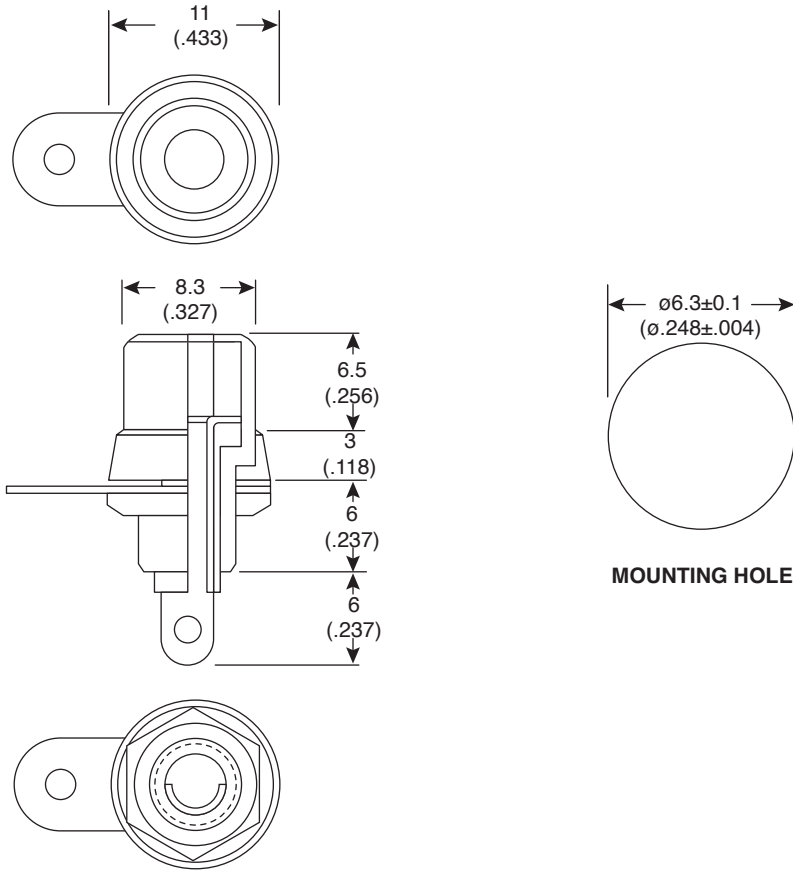

# RCA Jacks

161-0251-EX, 161-0252-EX, 161-0253-EX, 161-0254-EX

RCA Jacks

MOUNTING HOLE

Dimensions: mm (In)

MATERIALS	
Contact:	Nickel Plated Brass
Body:	Nickel Plated Brass
Insulator A, Insulator B:	ABS
RoHS Compliant by Exemption	

KC-300917