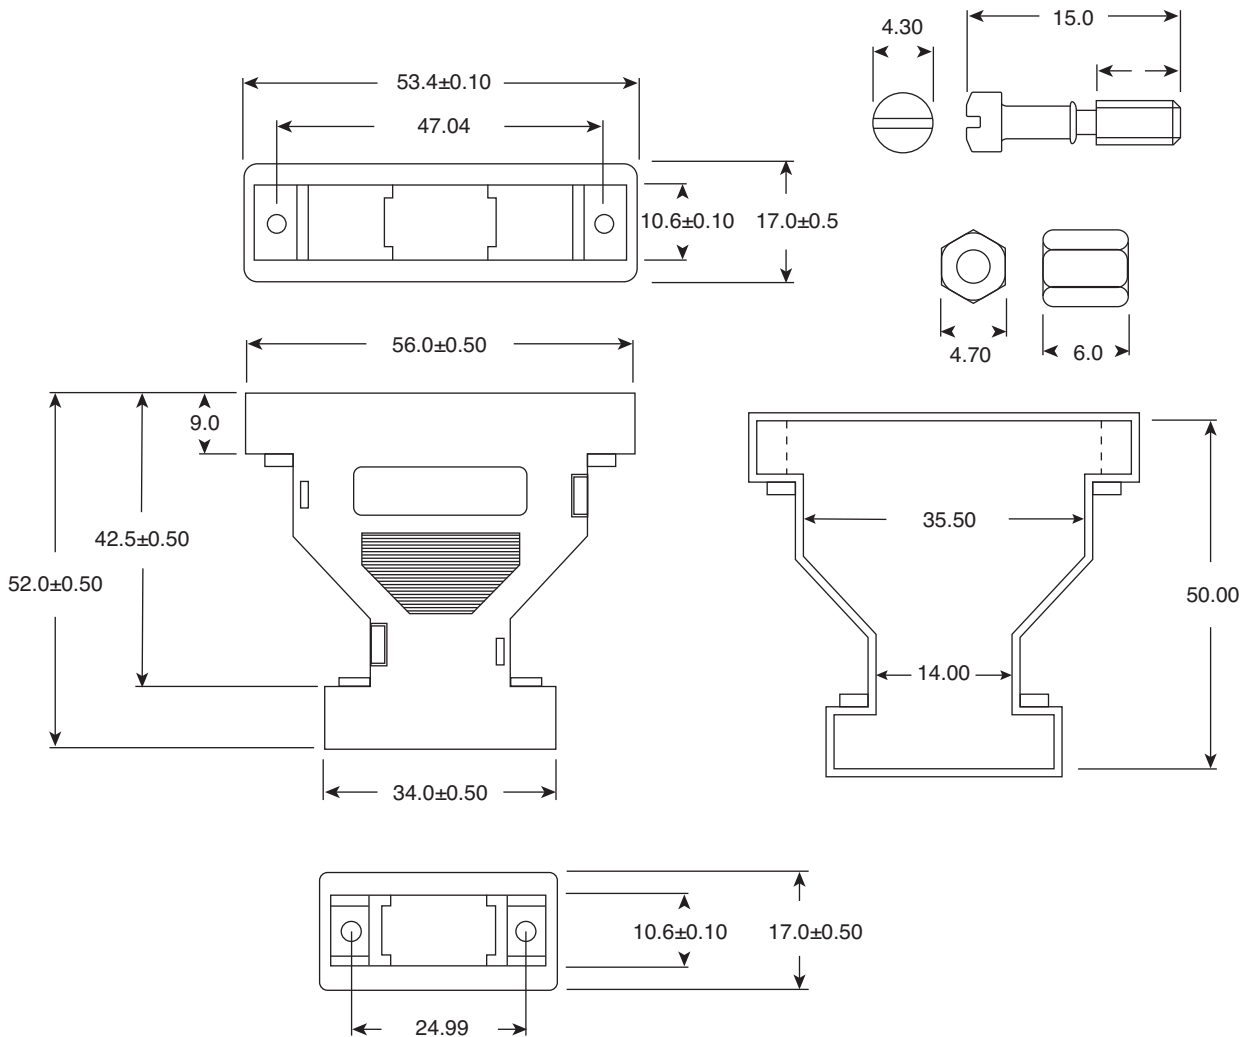

D-Sub Adaptor Housing

157-4002-EX

D-Sub Adaptor Housing

Dimensions: mm

Specifications:	
Finish:	30~50 μ " nickel overall
Material:	Brass
Insulator:	ABS
RoHS compliant by Exemption	

Date Last Revised: 6/9/09