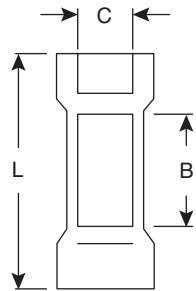

Insulated Butt Connectors

159-1213 159-1614 159-1622

Insulated Butt Connectors

SPECIFICATIONS	
Maximum Electrical Rating:	75°C 300 volts max.
Connector Material:	Brass
Insulation Material:	Vinyl

Mouser Stock No.	Wire Range		Dimensions: In.			Max. Electric Current	Insulation Color
	AWG	mm ²	B	C	L		
159-1213	12-10	5.5-5.91	.134	1.024		24 Ampere	Yellow
159-1614	16-14	2-.591	.091	1.024		15 Ampere	Blue
159-1622	22-16	1.25-5.91	.067	1.024		10 Ampere	Red