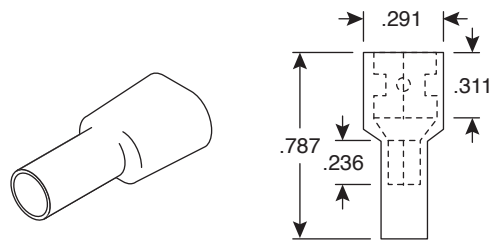

Couplers Female

159-1618, 159-2215

Couplers Female

Dimensions: In.

SPECIFICATIONS	
Type:	vinyl insulated female disconnect
Material:	.016" thick brass
Nema tab:	.032" X .250"
Wire range:	22~16AWG (159-2215), 16~14AWG (159-1618)
Color:	red (159-2215), blue (159-1618)