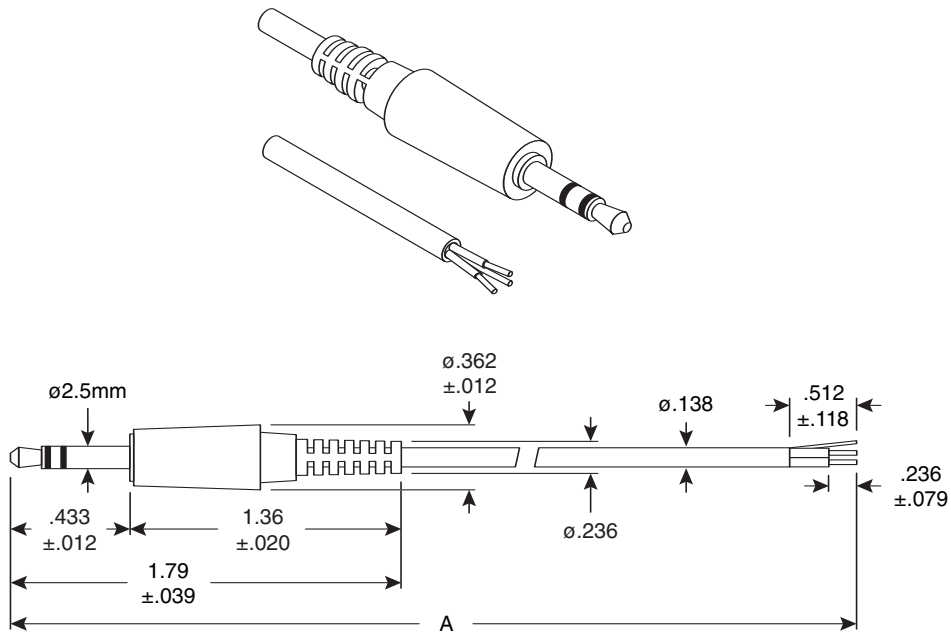

Stereo Plug Cable Assemblies

172-2204, 172-2214, 172-2234, 172-2304

Stereo Plug Cable Assemblies

DIMENSIONS: IN
(Except where noted.)

SPECIFICATIONS	
Type:	2.5mm Stereo Plug, Stripped & Tinned, Shielded
Temperature:	60°C
Voltage Rating:	24VDC
Conductor:	26AWG (.12mm x 10) Copper Wire with PVC Jacket
Shield:	.12mm x 30 Wrapped Copper Wire
Plug:	Brass
Tip Insulator:	ABS
Body & Jacket:	PVC
Wire Color Coding:	Plug Tip (White), Ring (Red), Sleeve (Shielding)

Mouser Stock No.	Color	Length (A)
172-2234	Black	36
172-2204	Black	72
172-2214	Black	120
172-2304	Gray	72

Date Last Revised: 4-6-05

Available from Mouser Electronics
1-800-346-6873
www.mouser.com

KC-300318