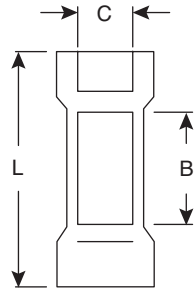

Insulated Butt Connectors

159-1213 159-1614 159-1622

Insulated Butt Connectors

SPECIFICATIONS	
Maximum Electrical Rating:	75°C 300 volts max.
Connector Material:	Brass
Insulation Material:	Vinyl

Mouser Stock No.	Wire Range		Dimensions: In.			Max. Electric Current	Insulation Color
	AWG	mm ²	B	C	L		
159-1213	12-10	5.5-5.91	.134	1.024		24 Ampere	Yellow
159-1614	16-14	2-.591	.091	1.024		15 Ampere	Blue
159-1622	22-16	1.25-5.91	.067	1.024		10 Ampere	Red