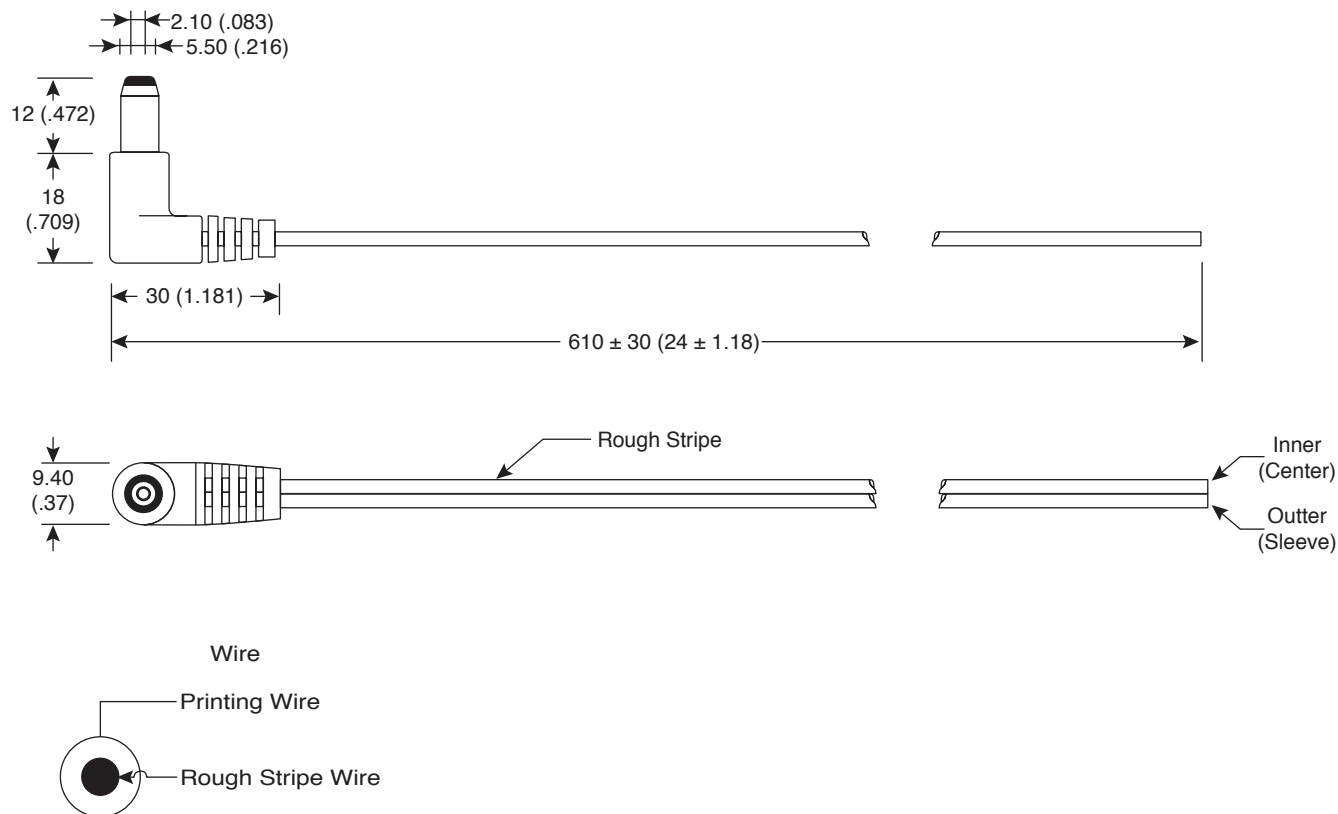

DC Power Cable

172-4207

DC Power Cable

DIMENSIONS: mm (In.)

SPECIFICATIONS	
5.5:	2.1 right angle DC plug to cut
18AWG X 2 F SPT:	1 2ft. long black color
Temperature:	60°C.
Voltage rating:	300V
Center:	To rough stripe wire
Sleeve:	To printing wire