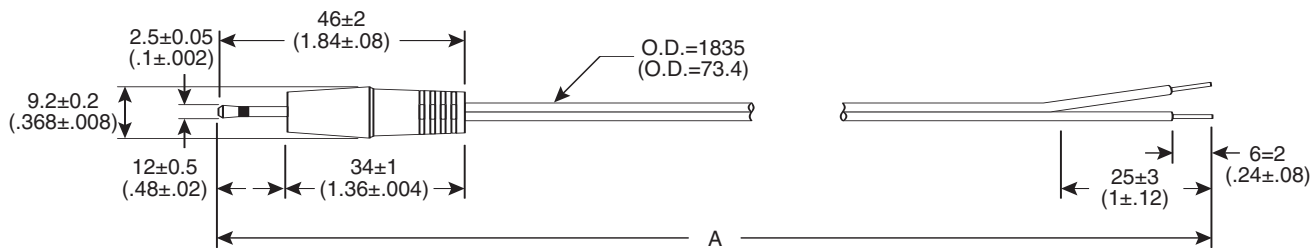

Cable Assemblies

172-2103, 172-2113, 172-2133

Cable Assemblies

Dimensions: mm (In.)

SPECIFICATIONS	
Type:	2.5mm mono plug to stripped & tinned, parallel cord
Jacket:	black PVC
Conductor:	24AWG
Cable O.D.:	1.8mm x 3.6mm
Plug length:	12.0mm \pm .5mm
Temperature:	60°C
Voltage Rating:	24V DC

Part Number	Color	A Length mm
172-2133	Black	920 \pm 30
172-2103	Black	1830 \pm 50
172-2113	Black	3050 \pm 100

Date Last Revised: 4-6-05

Available from Mouser Electronics
1-800-346-6873
www.mouser.com

KC-300294