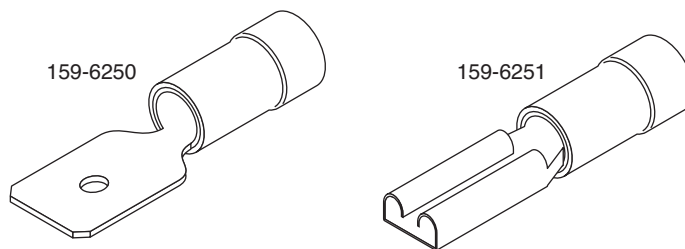

# Terminals

159-6250, 159-6251

Terminals

Dimensions: In.

SPECIFICATIONS	
Wire range:	16-14 AWG
Insulation color:	Blue
Insulation material:	Vinyl
Current rating:	15 Ampere
Temperature rating:	75°C 300V max.
Temperature material:	Brass