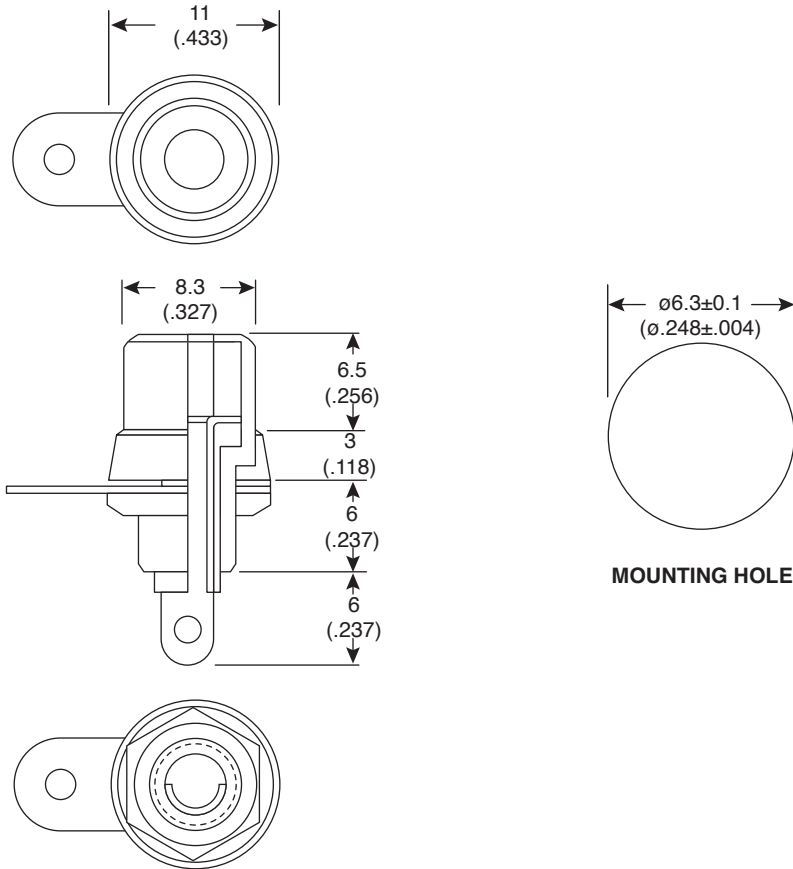

# RCA Jacks

161-0251-EX, 161-0252-EX, 161-0253-EX, 161-0254-EX

RCA Jacks

MOUNTING HOLE

Dimensions: mm (In)

MATERIALS	
Contact:	Nickel Plated Brass
Body:	Nickel Plated Brass
Insulator A, Insulator B:	ABS
RoHS Compliant by Exemption	

KC-300917

161-0251-EX, 161-0252-EX, 161-0253-EX, 161-0254-EX