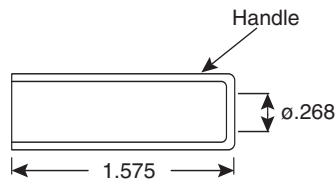

Non-Shielded 1/4" Plug

17PP080

Non-Shielded 1/4" Plug

Dimensions: In.

MATERIALS

Handle:	ABS Plastic
Plug Body:	Brass Plated Nickel
Insulator:	Plastic
Conductor Pin:	Iron Plated Nickel
Color:	Black

Date Last Revised: 4-18-05