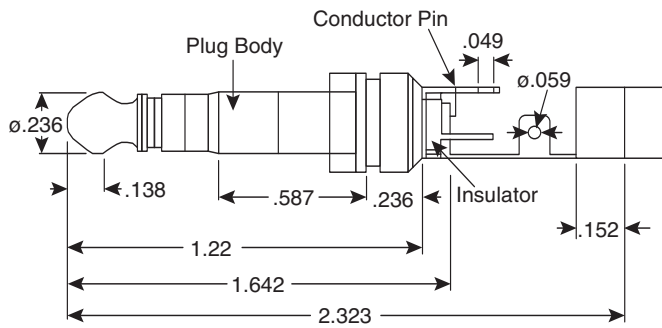

Non-Shielded 1/4" Plug

17PP080

Non-Shielded 1/4" Plug

Dimensions: In.

MATERIALS

Handle:	ABS Plastic
Plug Body:	Brass Plated Nickel
Insulator:	Plastic
Conductor Pin:	Iron Plated Nickel
Color:	Black

Date Last Revised: 4-18-05