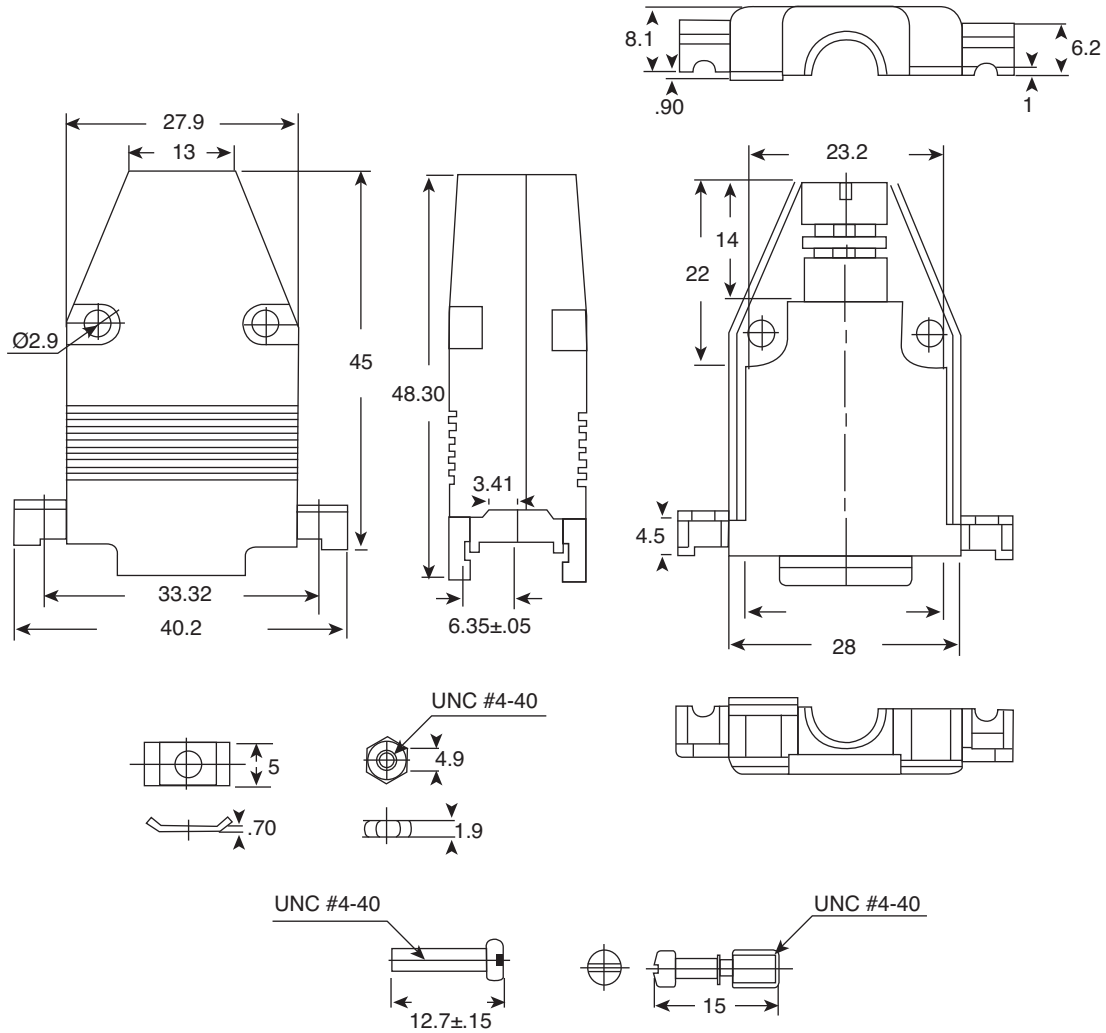

# Metal Locking Hood

156-1715-EX

Metal Locking Hood

Dimensions: mm

Specifications:	
<b>Type:</b>	All metal, FRI/EMI shielded straight cable exit
<b>Finish:</b>	Nickel plated
<b>Material:</b>	Zinc alloy
RoHS compliant by Exemption	