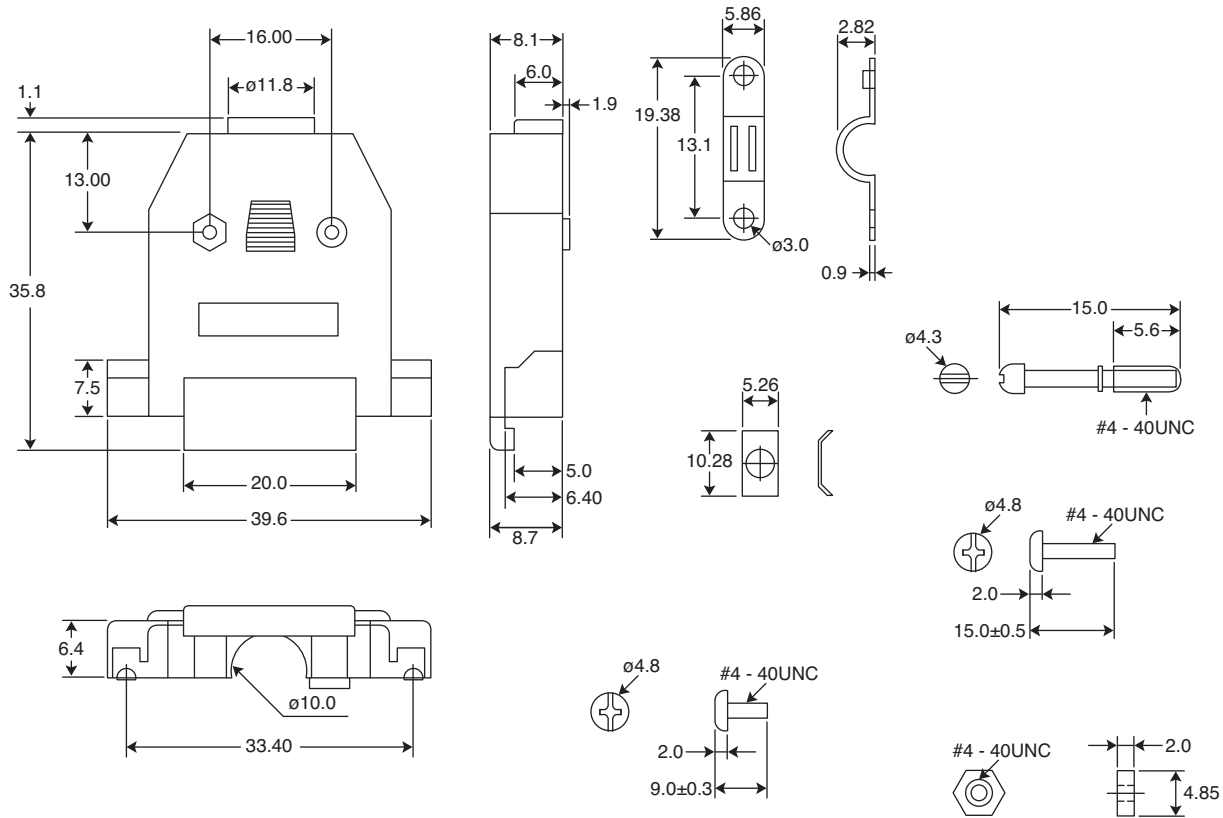

D-Sub Hood

156-2015-EX

D-Sub Hood

Dimensions: mm

SPECIFICATIONS	
Hood Material:	ABS
Color:	Gray
Screw Nut & Clip and Other:	Nickel Plated

SPECIFICATIONS
RoHS Compliant by Exemption

Date Last Revised: 6/10/09