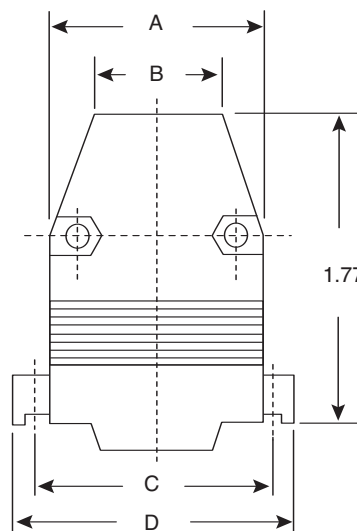

Metal Locking Hoods

156-4109, 156-4115, 156-4125

Metal Locking Hoods

Inside View

Dimensions: In.

Mouser Stock No.	Shell Size	Dimensions In.						
		A	B	C	D	E	F	G
156-4109	DB9	.778	.472	.984	1.22	1.85	.614	.276
156-4115	DB15	1.10	.571	1.31	1.57	1.89	.622	.394
156-4125	DB25	1.63	.630	1.85	2.11	1.89	.630	.394

KC-300681

156-4109, 156-4115, 156-4125