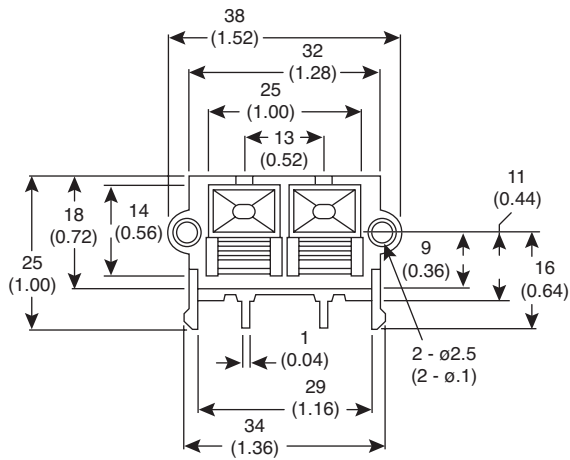

Compression Terminal 2

151-CJ9008-E

Compression Terminal 2

Bottom View

Dimensions: mm (IN.)

RoHS Compliant

151-CJ9008-E

Date Last Revised: 8-24-06