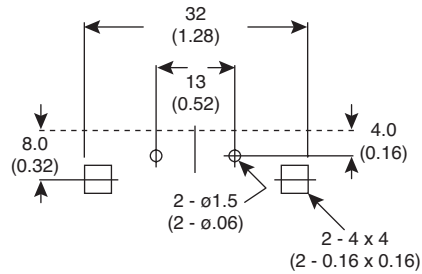

Compression Terminal 2

151-CJ9008-E

Compression Terminal 2

Bottom View

Dimensions: mm (IN.)

RoHS Compliant

151-CJ9008-E

Date Last Revised: 8-24-06