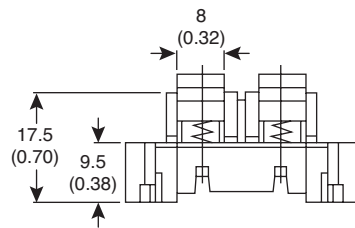

Compression Terminal 2

151-CJ9008-E

Compression Terminal 2

Bottom View

Dimensions: mm (IN.)

RoHS Compliant

151-CJ9008-E

Date Last Revised: 8-24-06